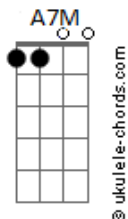

The Driver Era - Take Me Away

tom:

Intro: ^A
 D7M A7M D7M A7M
 D7M A7M D7M A7M

^{D7M}
 Help me to get rid of this
^{A7M}
 Twisting in my side

^{D7M}
 Hit me all at once again
^{A7M}
 A painting of a sky

^{D7M}
 We're going back, it was so far, now it's over
^{A7M}
 Tears to a fire, I'm not a liar
^{D7M}
 Holdin' off, going too fast, feel the whiplash
^{A7M}
 Need another ride home

^{D7M A7M}
 So come on, take me away, ooh
^{D7M A7M}
 Come on, take me away, ooh

(^{D7M A7M D7M A7M})

^{D7M}
 Seeing double images

Acordes

^{A7M}
 Outcomes I decide
^{D7M}
 Never time to settle in
^{A7M}
 Live and I'll let die