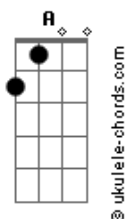

The Driver Era - Take Me Away

tom:

Intro: ^A
 D7M A7M D7M A7M
 D7M A7M D7M A7M

^{D7M}
 Help me to get rid of this
^{A7M}
 Twisting in my side

^{D7M}
 Hit me all at once again
^{A7M}
 A painting of a sky

^{D7M}
 We're going back, it was so far, now it's over
^{A7M}
 Tears to a fire, I'm not a liar
^{D7M}
 Holdin' off, going too fast, feel the whiplash
^{A7M}
 Need another ride home

^{D7M A7M}
 So come on, take me away, ooh
^{D7M A7M}
 Come on, take me away, ooh

(^{D7M A7M D7M A7M})

^{D7M}
 Seeing double images

Acordes

^{A7M}
 Outcomes I decide
^{D7M}
 Never time to settle in
^{A7M}
 Live and I'll let die