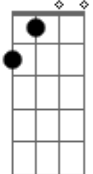

© ukulele-chords.com

^{A7M}
Outcomes I decide
^{D7M}
Never time to settle in
^{A7M}
Live and I'll let die

^{D7M}
Going back, it was so far, now it's over
^{A7M}
Tears to a fire, I'm not a liar
^{D7M}
Holdin' off, going too fast, feel the whiplash
^{A7M}
Need another ride home

^{D7M A7M}
So come on, take me away, ooh
^{D7M A7M}
Come on, take me away, ooh
^{D7M A7M}
So come on, take me away (away, away)
^{D7M A7M}
(Take me away, away, away)
^{D7M A7M}
So come on, take me away (away, away)
^{D7M A7M}
(Take me away)

[Final] ^{D7M A7M}