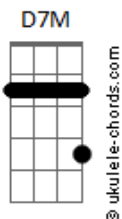

The Driver Era - Take Me Away

tom:

Intro: ^A
 D7M A7M D7M A7M
 D7M A7M D7M A7M

^{D7M}
 Help me to get rid of this
^{A7M}
 Twisting in my side

^{D7M}
 Hit me all at once again
^{A7M}
 A painting of a sky

^{D7M}
 We're going back, it was so far, now it's over
^{A7M}
 Tears to a fire, I'm not a liar
^{D7M}
 Holdin' off, going too fast, feel the whiplash
^{A7M}
 Need another ride home

^{D7M A7M}
 So come on, take me away, ooh
^{D7M A7M}
 Come on, take me away, ooh

(^{D7M A7M D7M A7M})

^{D7M}
 Seeing double images

Acordes

^{A7M}
 Outcomes I decide
^{D7M}
 Never time to settle in
^{A7M}
 Live and I'll let die