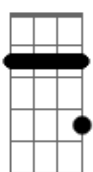

The Driver Era - Take Me Away

tom:

Intro: ^A
 D7M A7M D7M A7M
 D7M A7M D7M A7M

^{D7M}
 Help me to get rid of this
^{A7M}
 Twisting in my side

^{D7M}
 Hit me all at once again
^{A7M}
 A painting of a sky

^{D7M}
 We're going back, it was so far, now it's over
^{A7M}
 Tears to a fire, I'm not a liar
^{D7M}
 Holdin' off, going too fast, feel the whiplash
^{A7M}
 Need another ride home

^{D7M A7M}
 So come on, take me away, ooh
^{D7M A7M}
 Come on, take me away, ooh

(^{D7M A7M D7M A7M})

^{D7M}
 Seeing double images

Acordes

D7M

© ukulele-chords.com

A7M

© ukulele-chords.com