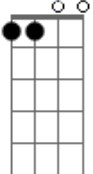

The Driver Era - Take Me Away

tom:

Intro: ^A
 D7M A7M D7M A7M
 D7M A7M D7M A7M

^{D7M}
 Help me to get rid of this
^{A7M}
 Twisting in my side

^{D7M}
 Hit me all at once again
^{A7M}
 A painting of a sky

^{D7M}
 We're going back, it was so far, now it's over
^{A7M}
 Tears to a fire, I'm not a liar
^{D7M}
 Holdin' off, going too fast, feel the whiplash
^{A7M}
 Need another ride home

^{D7M A7M}
 So come on, take me away, ooh
^{D7M A7M}
 Come on, take me away, ooh

(^{D7M A7M D7M A7M})

^{D7M}
 Seeing double images

Acordes

D7M

© ukulele-chords.com

A7M

© ukulele-chords.com