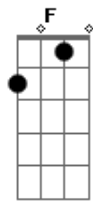

My smile, my smile, yeah
 Never did I know
 I could get this low
 I could get this low for you
 Now the sun don't shine
 And the rain don't pour
 And I'm still thinking about you
 Never did I know
 I could get this low
 I could get this low for you
 Still I know, still I know
 We get this low, I'll never know
 I could get this low
 I could get this low
 Oh, I could get this low for you
 I could get this low
 I could get this low
 Oh, I could get this low for you
 (Dm Am Gm)
 Or I'll, or I'll, or I'll
 (Dm Am Gm)
 My smile, my smile, yeah
 Never did I know
 I could get this low
 I could get this low for you
 Now the sun don't shine
 And the rain don't pour
 And I'm still thinking about you
 Never did I know
 I could get this low
 I could get this low for you
 Still I know, still I know
 We get this low, I'll never know
 I could get this low
 I could get this low
 Oh, I could get this low for you

I could get this low
Dm Am
Gm

I could get this low
Gm C F
Oh, I could get this low for you

Acordes

© ukulele-chords.com

© ukulele-chords.com

© ukulele-chords.com

© ukulele-chords.com

© ukulele-chords.com