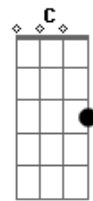

My smile, my smile, yeah
 Never did I know
 I could get this low
 I could get this low for you
 Now the sun don't shine
 And the rain don't pour
 And I'm still thinking about you
 Never did I know
 I could get this low
 I could get this low for you
 Still I know, still I know
 We get this low, I'll never know
 I could get this low
 I could get this low
 Oh, I could get this low for you
 I could get this low
 I could get this low
 Oh, I could get this low for you
 (Dm Am Gm)
 Or I'll, or I'll, or I'll
 (Dm Am Gm)
 My smile, my smile, yeah
 Never did I know
 I could get this low
 I could get this low for you
 Now the sun don't shine
 And the rain don't pour
 And I'm still thinking about you
 Never did I know
 I could get this low
 I could get this low for you
 Still I know, still I know
 We get this low, I'll never know
 I could get this low
 I could get this low
 Oh, I could get this low for you

I could get this low
Dm Am
Gm

I could get this low
Gm C F
Oh, I could get this low for you

Acordes

© ukulele-chords.com

© ukulele-chords.com

© ukulele-chords.com

© ukulele-chords.com

© ukulele-chords.com