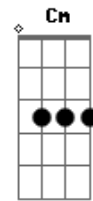

© ukulele-chords.com