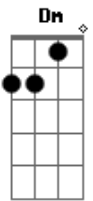

© ukulele-chords.com