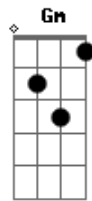

The Driver Era - Low

Tom: G

Never did I know
 I could get this low
 I could get this low for you
 Now the sun don't shine
 And the rain don't pour
 And I'm still thinking about you
 Roll out of bed and straight up to the cloud
 Inside my bazi real the stay
 I found the angel and she lives she now
 But I can't get it out my case
 Then she got away
 Somehow, somehow, somehow
 So I'll go and fake
 My smile, my smile, yeah
 Never did I know
 I could get this low
 I could get this low for you
 Now the sun don't shine
 And the rain don't pour
 And I'm still thinking about you
 Never did I know
 I could get this low
 I could get this low for you
 Still I know, still I know
 We get this low, I'll never know
 I could get this low
 I could get this low
 Oh, I could get this low for you
 Sometimes I wonder why I'm in this place
 And maybe I will never know
 But if I ever laugh for my mistakes
 The future ain't predictable
 She ain't got me back
 Or I'll, or I'll, or I'll
 So I'll go and fake

I could get this low
Dm Am
Gm

I could get this low
Gm C F
Oh, I could get this low for you

Acordes

© ukulele-chords.com

© ukulele-chords.com

© ukulele-chords.com

© ukulele-chords.com

© ukulele-chords.com