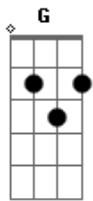

I could get this low
Dm Am
Gm

I could get this low
Gm C F
Oh, I could get this low for you

Acordes

© ukulele-chords.com