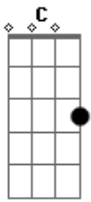

The Drifters - True Love True Love (if You Cry)

Tom: C

C
Bom, bom, bom, Am bom, bom, bom
Dm G
Bom, bom, bom, bom, bom, bom
C Am
If you cry, I think my heart would break
Dm G
That would be much more than I could take
C Am
And if I saw a tear fall from your eye
Dm G
Darling, don't you know that I would die?

C Am Dm G

True love, true love, true love, true love

Bom, bom, bom, bom, bom, bom
Bom, bom, bom, bom, bom, bom

If you cry, I don't know what I'll do
Baby, 'cause I'm so in love with you
And if I knew that I had caused you pain
My tears would fall like the rain

True love, true love, true love, true love

Bom, bom, bom, bom, bom, bom
Bom, bom, bom, bom, bom, bom
Bom, bom, bom, bom, bom, bom
Bom, bom, bom, bom, bom, bom

Acordes

© ukulele-chords.com