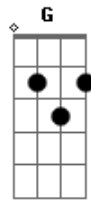

© ukulele-chords.com