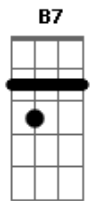

The Doors - (You Need Meat) Don't Go No Further

tom:

Intro: B7 A7 E7
A7 Bb7 B7

[Primeira Parte]

E7
You need meat
Go to the market
You need bread
Try the bakery
You need lovin'
Look here, baby
I got just what you need

[Refrão]

A7
I gotta love somebody
E7
I gotta love somebody
B7
I gotta love somebody
A7 E7
Somebody gonna love me

(A7 Bb7 B7)

[Segunda Parte]

E7
You need money
Go to the bank, dear
You need honey
Look to the bees
You need lovin'
Come on here, woman
Well, I got just what you need

[Refrão]

A7
I wanna love somebody
E7
I gotta love somebody
B7
I gotta love somebody
A7 E7
Somebody gonna love me

(A7 Bb7 B7)

"Oh, play it now!"

Acordes

© ukulele-chords.com

© ukulele-chords.com

© ukulele-chords.com

© ukulele-chords.com

© ukulele-chords.com

[Solo] E7 A7 E7 B7 A7 E7
A7 Bb7 B7

[Terceira Parte]

E7
You need meat
Go to the market
You need bread
Try the bakery
You need lovin'
Look here, baby
I got just what you need