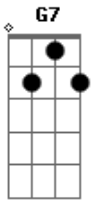

The Doors - The End

Tom: G

Afinação DADGBE

Intro:

C D G D C D
desperately in need of some strangers hand in a deperate land

Solo:

D C D
this is the end beautiful friend
this is the end my only friend the end

C G D C G
of elaborate plans the end of everything that stands the
end

C G D C
no safety or suprise the end ill never look into your eyes
again

C D G7 D
can you picture what will be so limitless and free

Outra maneira de tocar a intro:

Afinação DAGDAD

Acordes

© ukulele-chords.com

© ukulele-chords.com

© ukulele-chords.com

© ukulele-chords.com

© ukulele-chords.com