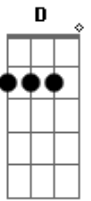

The Doors - The End

Tom: G

Afinação DADGBE

Intro:

C D G D C D
desperately in need of some strangers hand in a deperate land

Solo:

D C D
this is the end beautiful friend
this is the end my only friend the end

Outra maneira de tocar a intro:

Afinação DAGDAD

Acordes

© ukulele-chords.com

© ukulele-chords.com

© ukulele-chords.com

© ukulele-chords.com

© ukulele-chords.com