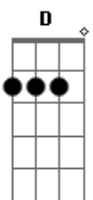

The Doors - The End

Tom: G

Afinação DADGBE

Intro:

C D G D C D
desperately in need of some strangers hand in a deperate land

Solo:

D C D
this is the end beautiful friend
this is the end my only friend the end

Outra maneira de tocar a intro:

Afinação DAGDAD

Acordes

© ukulele-chords.com

© ukulele-chords.com

© ukulele-chords.com

© ukulele-chords.com

© ukulele-chords.com