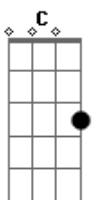

The Doors - The End

Tom: G

Afinação DADGBE

Intro:

C D G D C D
desperately in need of some strangers hand in a deperate land

Solo:

D C D
this is the end beautiful friend
this is the end my only friend the end

C G D C G
of elaborate plans the end of everything that stands the
end

C G D C
no safety or suprise the end ill never look into your eyes
again

C D G7 D
can you picture what will be so limitless and free

Outra maneira de tocar a intro:

Afinação DAGDAD

Acordes

© ukulele-chords.com

© ukulele-chords.com

© ukulele-chords.com

© ukulele-chords.com

© ukulele-chords.com