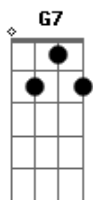

The Doors - The End

Tom: G

Afinação DADGBE

Intro:

C D G D C D
desperately in need of some strangers hand in a deperate land

Solo:

D C D
this is the end beautiful friend
this is the end my only friend the end

Outra maneira de tocar a intro:

Afinação DAGDAD

Acordes

© ukulele-chords.com

© ukulele-chords.com

© ukulele-chords.com

© ukulele-chords.com

© ukulele-chords.com