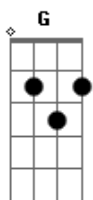

The Doors - The End

Tom: G

Afinação DADGBE

Intro:

C D G D C D
desperately in need of some strangers hand in a deperate land

Solo:

D C D
this is the end beautiful friend
this is the end my only friend the end

C G D C G
of elaborate plans the end of everything that stands the
end

C G D C
no safety or suprise the end ill never look into your eyes
again

C D G7 D
can you picture what will be so limitless and free

D This is the end
Beautiful friend
This is the end
My only friend, the end
Of our elaborate plans, the end
Of everything that stands, the end
No safety or surprise, the end
I'll never look into your eyes again
Can you picture what will be
So limitless and free
Desperately in need of some stranger's hand
In a desperate land ?

Outra maneira de tocar a intro:

Afinação DAGDAD

Acordes

© ukulele-chords.com