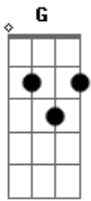

The Doors - The End

Tom: G

Afinação DADGBE

Intro:

C D G D C D
desperately in need of some strangers hand in a deperate land

Solo:

D C D
this is the end beautiful friend
this is the end my only friend the end

C G D C G
of elaborate plans the end of everything that stands the
end

C G D C
no safety or suprise the end ill never look into your eyes
again

C D G7 D
can you picture what will be so limitless and free

D This is the end
Beautiful friend
This is the end
My only friend, the end
Of our elaborate plans, the end
Of everything that stands, the end
No safety or surprise, the end
I'll never look into your eyes again
Can you picture what will be
So limitless and free
Desperately in need of some stranger's hand
In a desperate land ?

Outra maneira de tocar a intro:

Afinação DAGDAD

Acordes

© ukulele-chords.com