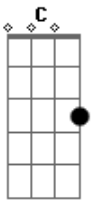

The Doors - The End

Tom: G

Afinação DADGBE

Intro:

C D G D C D
desperately in need of some strangers hand in a deperate land

Solo:

D C D
this is the end beautiful friend
this is the end my only friend the end

C G D C G
of elaborate plans the end of everything that stands the
end

C G D C
no safety or suprise the end ill never look into your eyes
again

C D G7 D
can you picture what will be so limitless and free

Outra maneira de tocar a intro:

Afinação DAGDAD

Acordes

© ukulele-chords.com

© ukulele-chords.com

© ukulele-chords.com

© ukulele-chords.com

© ukulele-chords.com