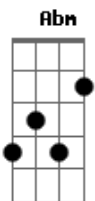

© ukulele-chords.com