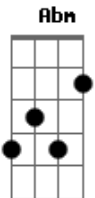

© ukulele-chords.com