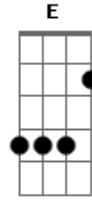

© ukulele-chords.com