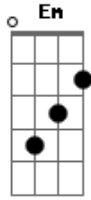

The Doors - Take it as it comes

Tom: G

Em G
Time to live
D Em
Time to lie
Time to laugh
Time to die
Am F E
Takes it easy, baby
Am F E
Take it as it comes
A F E
Don't move too fast
Am F E
And you want your love to last
Am F E
Oh, you've been movin' much too fast
(STRUM.)
Am F E (X4)
Am
Time to walk
Time to run
Time to aim your arrows
at the sun

Takes it easy, baby
Take it as it comes
Don't move too fast
And you want your love to last
Oh, you've been movin' much too fast
(STRUM.)
Am F E (X6)
Am F E
Go real slow
Am F E
You like it more and more
Am F E
Take it as it comes
Am F E
Specialize in havin' fun
Takes it easy, baby
Take it as it comes
Don't move too fast
And you want your love to last
Oh, you've been movin' much too fast
Am F E
Movin' much too fast
Am F Am
Movin' much too fast

Acordes

© ukulele-chords.com

© ukulele-chords.com

© ukulele-chords.com

© ukulele-chords.com

© ukulele-chords.com

© ukulele-chords.com

© ukulele-chords.com