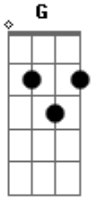

The Doors - Take it as it comes

Tom: G

Em G
Time to live
D Em
Time to lie
Time to laugh
Time to die
Am F E
Takes it easy, baby
Am F E
Take it as it comes
A F E
Don't move too fast
Am F E
And you want your love to last
Am F E
Oh, you've been movin' much too fast
(STRUM.)
Am F E (X4)
Am
Time to walk
Time to run
Time to aim your arrows
at the sun

Takes it easy, baby
Take it as it comes
Don't move too fast
And you want your love to last
Oh, you've been movin' much too fast
(STRUM.)
Am F E (X6)
Am F E
Go real slow
Am F E
You like it more and more
Am F E
Take it as it comes
Am F E
Specialize in havin' fun
Takes it easy, baby
Take it as it comes
Don't move too fast
And you want your love to last
Oh, you've been movin' much too fast
Am F E
Movin' much too fast
Am F Am
Movin' much too fast

Acordes

© ukulele-chords.com