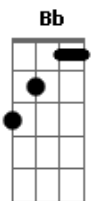

© ukulele-chords.com