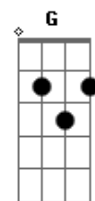

© ukulele-chords.com

© ukulele-chords.com