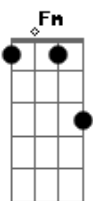

© ukulele-chords.com