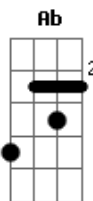

The Doors - Summer's Almost Gone

Tom: Ab
Intro: Fm Eb Db Bb Cm Bb Cm

Cm
Summer's almost gone
Summer's almost gone
Almost gone
Yeah, it's almost gone
Where will we be
When the summer's gone?
Fm Eb Db Bb C
Morning found us calmly unaware
Eb Db Ab G G7
Noon burn gold Into our hair
Fm Eb Db Cm
At night, we swim the laughin' sea
When summer's gone
Where will we be
Where will we be

Where will we be
Solo: Cm Fm Cm G Fm Cm
Fm Eb Db Bb Cm
Morning found us calmly unaware
Eb Db Ab G G7
Noon burn gold Into our hair
Fm Eb Db Cm
At night, we swim the laughin' sea
When summer's gone
Where will we be
Summer's almost gone
Summer's almost gone
We had some good times
Cm
But they're gone
The winter's comin' on
Summer's almost gone

Acordes

© ukulele-chords.com