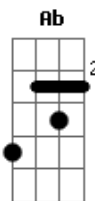

The Doors - Summer's Almost Gone

Tom: Ab
Intro: Fm Eb Db Bb Cm Bb Cm

Cm
Summer's almost gone
Summer's almost gone
Almost gone
Yeah, it's almost gone
Where will we be
When the summer's gone?
Fm Eb Db Bb C
Morning found us calmly unaware
Eb Db Ab G G7
Noon burn gold Into our hair
Fm Eb Db Cm
At night, we swim the laughin' sea
When summer's gone
Where will we be
Where will we be

Where will we be
Solo: Cm Fm Cm G Fm Cm
Fm Eb Db Bb Cm
Morning found us calmly unaware
Eb Db Ab G G7
Noon burn gold Into our hair
Fm Eb Db Cm
At night, we swim the laughin' sea
When summer's gone
Where will we be
Summer's almost gone
Summer's almost gone
We had some good times
Cm
But they're gone
The winter's comin' on
Summer's almost gone

Acordes

© ukulele-chords.com