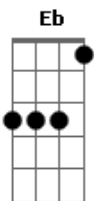

© ukulele-chords.com