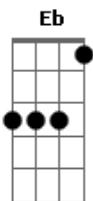

© ukulele-chords.com