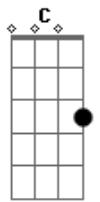

© ukulele-chords.com