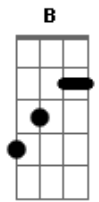

The Doors - Spanish Caravan

Tom: **B**

The chords for the first verses run something like this:

Em Am B7 Em
Carry me caravan, ...

Em Am B7 Em
Take me to Portugal, ...

Am Em B7 Em
Andalusia, with fields ...

Am Em B7 Em
I have to see you again ....

Em D7sus2 D7 D7sus4 D7 D7sus2 C
Take me Spanish caravan, ...

I hope that's what you wanted I think next I'll work on LA Woman

This Next part is where the Harpsichord starts

Acordes

© ukulele-chords.com