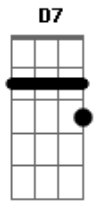

© ukulele-chords.com