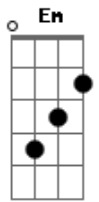

© ukulele-chords.com