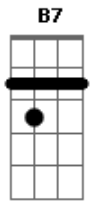

© ukulele-chords.com