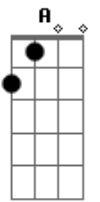

© ukulele-chords.com