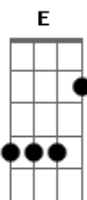

The Doors - Riders On The Storm

Tom: E

with vib. effect
B(0.25)

Riders on this world the storm were thrown
riders on the storm
in-to this house were born
in-to

Like a dog an actor out Riders on
There's a without a bone on loan. on the storm
Rhy.Fig.1

killer on the road, his brain is squirming like a toad.
Take

a long holiday let your childern play if you

(openD) give this man a ride sweet fa(openC) mily will die,
end Rhy.Fig.1

Gotta love your man. Yeah.

Guitar solo B(0.5) B(0.25)

you
With rhy.Fig.1
gotta love your man
Girl you gotta love your man.
Take him by the hand;
make him understand.
The world on you depends, our life will never end.

Verse2:Girl

Gotta love your man.

Rhy.Fig.2

Play first two bars of Rhy.Fig1 twice
then play all of Rhy.Fig.1 for final verse.

Guitar solo two: ~~~~~ B1R

B(0.5)R PB____R

B1 B1____R B(0.5)____R

Riders on the storm.

Riders on the storm.____ Riders on the storm.

B1____R

B(1.5)____R

Riders on the storm.

B1

B(0.5)

~~~~~

Free Time

Just make soft harmonic tones at the end

Notes:

B1____R : Bend the note under the 'B' up one tone, hold the bend

and release

~~~~~ : vibrato

Acordes