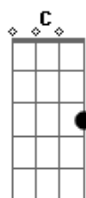

© ukulele-chords.com