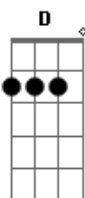

© ukulele-chords.com