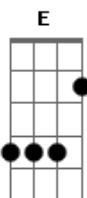

The Doors - Riders On The Storm

Tom: E

with vib. effect
B(0.25)

Riders on this world the storm were thrown
riders on the storm
in-to this house were born
in-to

Like a dog There's a
an actor out Riders on
without a bone on loan. on the storm
Rhy.Fig.1

killer on the road, Take
his brain is squirming like a toad.

a long holiday let your childern play
if you

(openD) give this man a ride sweet fa(openC) mily will die,
end Rhy.Fig.1

Gotta love your man. Yeah.

Guitar solo B(0.5) B(0.25)

you
With rhy.Fig.1
gotta love your man
Girl you gotta love your man.
Take him by the hand;
make him understand.
The world on you depends, our life will never end.

Gotta love your man.

Rhy.Fig.2

Play first two bars of Rhy.Fig1 twice
then play all of Rhy.Fig.1 for final verse.

Guitar solo two: ~~~~~ B1R

B(0.5)R PB____R

B1 B1_____R B(0.5)_____R

Riders on the storm.

Riders on the storm.____ Riders on the storm.

B(1.5)____R

Riders on the storm.

~~~~~ B1 B(0.5)

Free Time

Just make soft harmonic tones at the end

Verse2:Girl

Notes:
B1____R : Bend the note under the 'B' up one tone, hold the bend
and release
~~~~~ : vibrato

Acordes