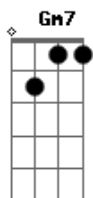

1. Blood in the streets, it's up to my ankles
 Blood in the streets, it's up to my knee.
 Blood on the streets, the town of Chicago.
 Blood on the rise, it's following me.
 Just about the break of day.

Chorus: PB1

_____ |

B1 GB(0.5) B1

VERSE TWO

Rhy.Fig.1

(I don't have the lyrics to the second verse, but just play the rhy1 you'll know when to break into the chorus again)

Acordes

© ukulele-chords.com