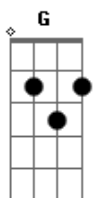

The Doors - Peace Frog

Tom: G

G		Gm7
0 x	x x	x
o o 3fr.	5fr.	
	o	
o o	o o	
T 3 4 1	3 4 4	

Rhy.Fig.1

G

Rhy.Fig.1 x8 (Vocals enter at the end of the 8th time)

Verse 1

Rhy.Fig.1 x10

1. Blood in the streets, it's up to my ankles
 Blood in the streets, it's up to my knee.
 Blood on the streets, the town of Chicago.
 Blood on the rise, it's following me.
 Just about the break of day.

Chorus: PB1

_____ |

B1 GB(0.5) B1

VERSE TWO

Rhy.Fig.1

(I don't have the lyrics to the second verse, but just play the rhy1 you'll know when to break into the chorus again)

Acordes

© ukulele-chords.com

Blood on the streets. In the town of New Haven;
 Blood stains the roofs and the palm trees of Venic.
 Blood in my love in the terrible summer;

Bloody red sun of fantastic L.A.

Blood screams her brain they chop off her fingers.