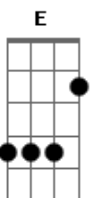

© ukulele-chords.com

Chorus

(After playing the chorus again but substituting the part2 for part1)

(this bit takes a while to get the rhy right, eventually the fingers just do it)

Guitar solo

B1 B1 B1R B1R B1R B1 B1 B1 B1 B1R B1

B1 B1 B1 B1 B1R B1 B1 B1 B1

B1

Really Fast

B1 B1 B1 B1

rake

VERSE 3

Rhy.Fig.1

Blood on the streets. In the town of New Haven;
Blood stains the roofs and the palm trees of Venic.
Blood in my love in the terrible summer;

Bloody red sun of fantastic L.A.

Blood screams her brain they chop off her fingers.

Blood'll be born in the birth of a nation.

(Gm7) Blood is the rose of mysterio(open E string)us (Gm7)

)union (open E)

(G) yea(open E) h, b(G)lood in the streets, it's up(open E) to my ankles(G)

(open E)(G) Blood in the streets, it's up(oE)to my knee.

(Gm7)

(oE)(G) Blood in the strees, the town of Chicago(oE).

(G)(oE)(G) Blood on the rise it's followin' me(oE).

(Segue to Blue Sunday)

Just muck around with rhyFig1, Gm7 and that open E string for the last part. Enjoy!