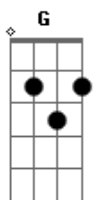

Rhy.Fig.1

G

Rhy.Fig.1 x8 (Vocals enter at the end of the 8th time)

Verse 1

Rhy.Fig.1 x10

1. Blood in the streets, it's up to my ankles
Blood in the streets, it's up to my knee.
Blood on the streets, the town of Chicago.
Blood on the rise, it's following me.
Just about the break of day.

Chorus: PB1

_____ |

B1 GB(0.5) B1

VERSE TWO

Rhy.Fig.1

(I don't have the lyrics to the second verse, but just play the rhy1 you'll know when to break into the chorus again)

Chorus

(After playing the chorus again but substituting the part2 for part1)

(this bit takes a while to get the rhy right, eventually the fingers just do it)

Guitar solo

B1 B1 B1R B1R B1R B1 B1 B1 B1 B1R B1

B1 B1 B1 B1R B1 B1 B1

B1

Really Fast

B1 B1 B1 B1

rake

VERSE 3

Rhy.Fig.1

Blood on the streets. In the town of New Haven;
Blood stains the roofs and the palm trees of Venice.
Blood in my love in the terrible summer;

Bloody red sun of fantastic L.A.

Blood screams her brain they chop off her fingers.

Blood'll be born in the birth of a nation.

(Gm7) Blood is the rose of mysterio(open E string)us (Gm7)

)union (open E)

(G) yea(open E) h, b(G)lood in the streets, it's up(open E) to my ankles(G)

(open E)(G) Blood in the streets, it's up(oE)to my knee.

(Gm7)

(oE)(G) Blood in the strees, the town of Chicago(oE).

(G)(oE)(G) Blood on the rise it's followin' me(oE).

(Segue to Blue Sunday)

Just muck around with rhyFig1, Gm7 and that open E string for the last part. Enjoy!

Acordes

© ukulele-chords.com