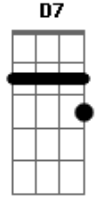

© ukulele-chords.com