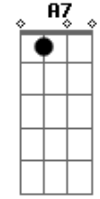

© ukulele-chords.com