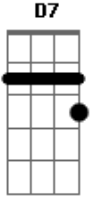

© ukulele-chords.com