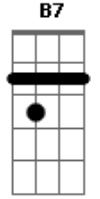

© ukulele-chords.com