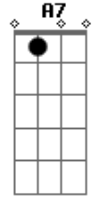

© ukulele-chords.com