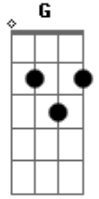

© ukulele-chords.com