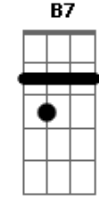

© ukulele-chords.com