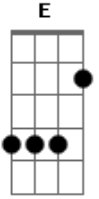

The Doors - Love me two times

Tom: **A**

D7 C7 B7 E

E7#9

Afinação: Padrao

Intro: **E** (first time only)

(After 2nd Chorus)

G D7 C7 B7 E

Change to **A** (back to **E**) Change to **D7** :

C7

Keyboard Solo do órgão:

G E

One for tomorrow, one just for today

A7

Acordes

© ukulele-chords.com