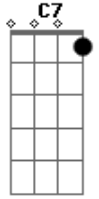

© ukulele-chords.com