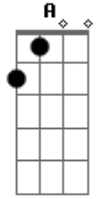

The Doors - Love me two times

Tom: **A**

D7 C7 B7 E

E7#9

Afinação: Padrao

Intro: **E** (first time only)

(After 2nd Chorus)

G D7 C7 B7 E

Change to **A** (back to **E**) Change to **D7** :

C7

Keyboard Solo do órgão:

G E

One for tomorrow, one just for today

A7

Acordes

© ukulele-chords.com