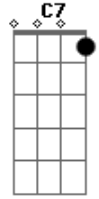

© ukulele-chords.com