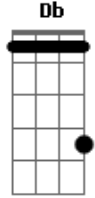

© ukulele-chords.com