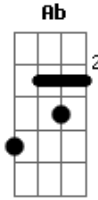

© ukulele-chords.com