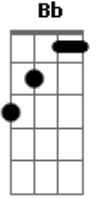

© ukulele-chords.com