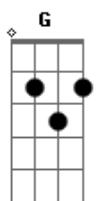

© ukulele-chords.com