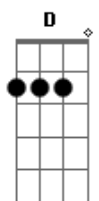

The Doors - L.A. Woman

Tom: D
Intro:

Verse 1:

This is all done by singing a line and then doing a guitar phrase, so if I put the

Well I just got into town ....

Took a look around see ....

With a little girl in ....

Are you a lucky ....

Or just another lost angel, ...strike the ^G (For these and let

City at night, ^A City of night, ^G .... ^A

Solo: may not be exact but you can change it around and it sounds good.

Then we go back to echoing a voice phrase with the guitar.

LA Woman

LA Woman

LA Woman Sunday afternoon

LA Woman ....

LA woman sunday afternoon ...

into your ^G blues. ... ^A

into your ^G blue, blue, blue, into .... ^A

(Piano Break)

Now the guitar plays this part under these words.

^A ^G ^A ^G ^A ^G
I See your ...

^A ^G ^A ^G ^A ^G
Hills are filled ...

^A ^G ^A ^G ^A ^G
If they say I never ...

^A ^G ^A ^G ^A ^G
You know they are ...

^A ^G ^A ^G ^A ^G (Switch back to chords)

Drivin down ....

^A ^G ^A ^G ^A ^G
Midnight .....

^A
Cops in cars the topless bars...

^G ^A
So alone, ...

Back to guitar echoing the voice.

Motel money ....

Lets change the mood ...

Now is where the whole song slows down and keep repeating Mr. Mojo Risin.

I don't know anymore of the song, but I think Robby just improvises in the ^A blue

I have seen this song asked for many times, so now that I had time I put it up, It's really a great song to play around with, It's relatively easy

Acordes

© ukulele-chords.com