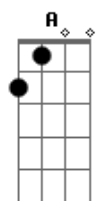

© ukulele-chords.com