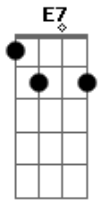

© ukulele-chords.com