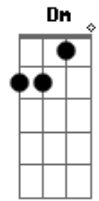

© ukulele-chords.com