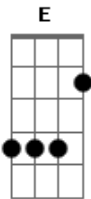

© ukulele-chords.com