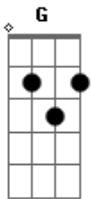

The Doors - Gloria

tom:

Intro: **G**
E D A
E D A
E D A

E D A E DAE DAE DA
Like to tell ya 'bout my baby, you know she comes around
E DAE DAE DA E DA
She about five feet four, a from her head to the ground
E DAE DAE DAE DA
You know she comes around here, at just about midnight
E DAE DAE DA E DA
She make ya feel so good lord, she make ya feel al-right
E DAE DAE DAE DAE DA
And her name is g l o r i

E DAE DAE DAE DAE
G-l-o-r-i-a, (Glo ? ri-a). g-l-o-r-i-a, (Glo ? ri-a)
D A E DAE
I'm gonna shout it all night, (GLO - RI-A)
D A E DAE D A
I'm gonna shout it every-day, yeah-yeah-yeah-yeah-yeah
(**E D A E D A**)

(**E D A**)

E D A E DAE DAE DA
She comes around here, just about midnight
E DAE DA
She make me feel so good lord
E D A E DA
I wanna say she make me feel al-right
E DAE DAE DAE DA AE DA
Comes walkin' down my street, watch her come to my
house
E DAE DAE DAE DA AE DA
She knocks u-pon my door, and then she comes to my room
E DAE DA
Yeah she makes me feel al-right

E DAE DAE DAE DAE
G-l-o-r-i-a, (Glo ? ri-a), g-l-o-r-i-a, (Glo ? ri-a)
D A E DAE
I'm gonna shout it all night, (GLO - RI-A)
D A E DAE D A E DA
I'm gonna shout it every-day, yeah-yeah-yeah-yeah-yeah-so
good, al-
E DAE DAE DAE DAE DA
Right. feels so good, al-right, yeah

(**E**)

Acordes

© ukulele-chords.com