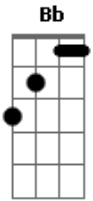

© ukulele-chords.com