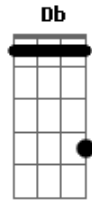

© ukulele-chords.com