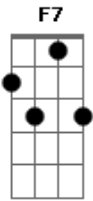

© ukulele-chords.com

© ukulele-chords.com