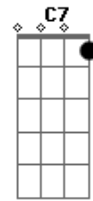

© ukulele-chords.com