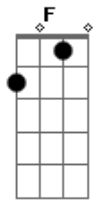

The Doors - Blue Sunday

Tom: F

F7 Bb F Bb Db C C7
I found my own true love was on a Blue Sunday
F7 Bb F7 Bb
She looked at me and told me

Db C Bb C Db C
I was the only one in the world
Bb C Db C F
Now I have found my girl
Db C
:- My girl awaits for me in a tender time
2x:
: Bb C Db C Bb C Db C F Db F
:- My girl is mine She is the world She is my girl

Acordes