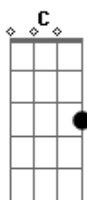

The Deslondes - Heavenly Home

tom:
C

Like a stone I'm bound to crumble Am
C
Like an oak I was grown to fall Am
F Am
But all her ways just make me humble Am G
F Am G
She ain't afraid to face it all

C Am
Like a train I was made to ramble
C Am
Like an old dog I often stray
F Am
Though all my days have seen me stumble Am
F Am
I saw the light and I walked her way
(G)

There's always been children who die
Am
For hunger
C
There'll always be men who'll kill for
Am
Greed
F
But if these things, they ain't your
Am
Will, Lord
F Am
You must feel humble just like me
(G)

C Am
There's a town though which I travel
C Am
And in that town a girl I know
F Am
And in that girl a heart of gravel
F Am G
And in that heart my only home

Acordes

© ukulele-chords.com