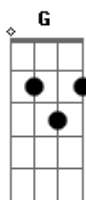

© ukulele-chords.com