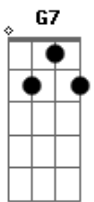

© ukulele-chords.com