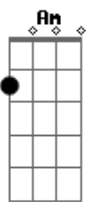

© ukulele-chords.com