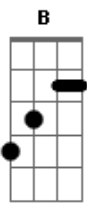

The Dear Hunter - Is There Anybody Here

Tom: Gb

Bbm E
I lay my body down
Bbm C7
To rest my weary head
Db E
I think I left someone there
Bbm C7
I left myself for dead

Gb Ab Bbm Fm7
So is there anybody here who can tell me where I am

Or at least where I have been?

Ab Ab Bbm
Because I fear I?m lost

And I cannot be found

Db F7 B
Again

(Bbm E)
(Bbm C7)

Bbm
I left my soul exposed
E
To frail hands who hold
Bbm C7
My fate up in the air

Bbm
And through their fingers fall

[Final] Bbm E Bbm C7
Bbm E Bbm C7
Bbm E Bbm C7
Bbm E Bbm C7
Bbm E Bbm C7
Bbm E Bbm C7
Bbm E Bbm C7
Bbm B7M Gb7 F7

Acordes

Ab
© ukulele-chords.com

B7M
© ukulele-chords.com

Gb
© ukulele-chords.com

Bbm
© ukulele-chords.com

E
© ukulele-chords.com

C7
© ukulele-chords.com

Db
© ukulele-chords.com

Fm7
© ukulele-chords.com

F7
© ukulele-chords.com

B
© ukulele-chords.com

Abn
© ukulele-chords.com

Gbm
© ukulele-chords.com