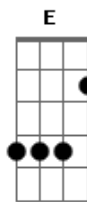

The Dear Hunter - Is There Anybody Here

Tom: Gb

Bbm E
I lay my body down
Bbm C7
To rest my weary head
Db E
I think I left someone there
Bbm C7
I left myself for dead

Gb Ab Bbm Fm7
So is there anybody here who can tell me where I am

[Final] Bbm E Bbm C7
Bbm E Bbm C7
Bbm E Bbm C7
Bbm E Bbm C7
Bbm E Bbm C7
Bbm E Bbm C7
Bbm E Bbm C7
Bbm B7M Gb7 F7

Acordes

Ab
© ukulele-chords.com

B7M
© ukulele-chords.com

Gb
© ukulele-chords.com

Bbm
© ukulele-chords.com