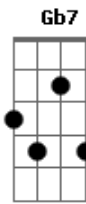

Gb7
© ukulele-chords.com