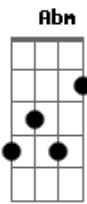

The Dear Hunter - Is There Anybody Here

Tom: Gb

Bbm E
I lay my body down
Bbm C7
To rest my weary head
Db E
I think I left someone there
Bbm C7
I left myself for dead

Gb Ab Bbm Fm7
So is there anybody here who can tell me where I am

Or at least where I have been?

Ab Ab Bbm
Because I fear I?m lost

And I cannot be found

Db F7 B
Again

(Bbm E)
(Bbm C7)

Bbm
I left my soul exposed
E
To frail hands who hold
Bbm C7
My fate up in the air

Bbm
And through their fingers fall

[Final] Bbm E Bbm C7
Bbm E Bbm C7
Bbm E Bbm C7
Bbm E Bbm C7
Bbm E Bbm C7
Bbm E Bbm C7
Bbm E Bbm C7
Bbm B7M Gb7 F7

Acordes

Ab
© ukulele-chords.com

B7M
© ukulele-chords.com

Gb
© ukulele-chords.com

Bbm
© ukulele-chords.com

E
© ukulele-chords.com

C7
© ukulele-chords.com

Db
© ukulele-chords.com

Fm7
© ukulele-chords.com

F7
© ukulele-chords.com

B
© ukulele-chords.com

Abn
© ukulele-chords.com

Gbm
© ukulele-chords.com