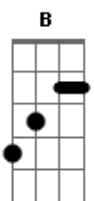

[Pré-Refrão]

E A
Life ain't easy being on the road

Acordes

© ukulele-chords.com

© ukulele-chords.com

© ukulele-chords.com

© ukulele-chords.com

B
It's a van full of filthy trash
E
And a bag of stinky clothes
E A
Long drives and cigarettes
B
Sweaty suits for weeks
E Gb
And trying to play our best
[Refrão]