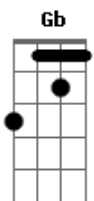

[Pré-Refrão]

E A
Life ain't easy being on the road

Acordes

© ukulele-chords.com

© ukulele-chords.com

© ukulele-chords.com

© ukulele-chords.com

B
It's a van full of filthy trash
E
And a bag of stinky clothes
E A
Long drives and cigarettes
B
Sweaty suits for weeks
E Gb
And trying to play our best
[Refrão]