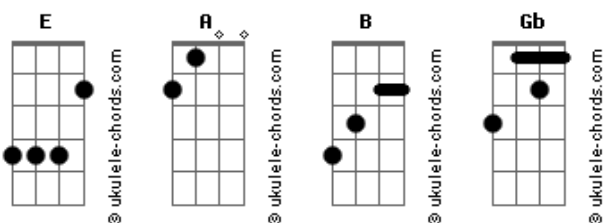

The Dead South - Crowdaddy Served Cold

tom:
E

[Primeira Parte]

E
We did the grind for many years
A
Too many some might say
B E
It's easy to get lost with the taste of money on the brain
E A
We did it so good, so good so fast
B
We forget some years ago
E Gb
We were toddlers in the grass

[Pré-Refrão]

E A
Life ain't easy being on the road
B
It's grab and go food and drinks
E
That ain't good for the soul
A
Well it's long nights and coffee cups
B
Restless sleep for weeks
E Gb
And trying not to mess up

[Refrão]

A
Well we played our hand
E
But we killed our fellow man
B E
We traded his mind for a wondrous time
A
Oh well, what does it mean when you
E
Let a brother down
B E Gb
Can this be fixed somehow?

[Segunda Parte]

E
Well the tires flat, the engine leaks
A
Suspensions busted and the belt is weak
B E
We always seem to make it home
E
But each time we leave again
A
You can see the sadness in the man
B E
How did we miss this for so long

[Pré-Refrão]

E A
Life ain't easy being on the road

Acordes

B
It's a van full of filthy trash
E
And a bag of stinky clothes
E A
Long drives and cigarettes
B
Sweaty suits for weeks
E Gb
And trying to play our best
[Refrão]

A
Well we played our hand
E
But we killed our fellow man
B E
We traded his mind for a wondrous time
A
Oh well, what does it mean when you
E
Let a brother down
B E
Can this be fixed somehow?

A
Well we played our hand
E
But we killed our fellow man
B E
We traded his mind for a wondrous time
A
Oh well, what does it mean when you
E
Let a brother down
B E
Can this be fixed somehow?

A
Well we played our hand
E
But we killed our fellow man
B E
We traded his mind for a wondrous time
A
Oh well, what does it mean when you
E
Let a brother down
B E
Can this be fixed somehow?

(E A B E)

[Final]

A
If you just needed
E
Someone to call you friend
B E
I should have seen it right from the start
A
If you just needed
E
Someone to call you friend
B E
I should have seen it right from the start