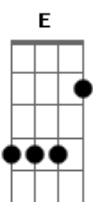

© ukulele-chords.com