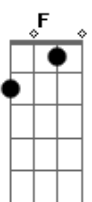

© ukulele-chords.com