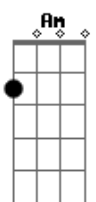

Am F C
In 1955, born into Wadena's pride
E
I laid my head on that
Am
Milligan creek bed
Am
When I was a young man
F C
I helped build this land
E Am
Oh I, put down these rails as a CPR man

Am
Thought I'd live forever
F C
With my heart in my pocket
E
Oh, my gun by my side
Am
And my feelings in a locket

Am F C
Well, that was a cold year in 'Seventyseven
E

But I married my wife
Am
We had 2 kids
Am
I gave her a daughter
F C
She gave me a son
E Am
And oh, we rode those damn horses until we had none

Am
Fists still like flyin'
F C
Doing things for dyin'
E Am
Oh, I should have put that old gun away

[Refrão]

F G Am
But I, I am a broken cowboy
F C E
And I don't feel right no more
F G Am
'Cause I am a broken cowboy

[Solo] Am F C E Am
Am F C E Am

Am
Livin' life in the fast lane
F C
Racing cars and robbing trains
E
I thought I had it all
Am
Then one day I got the call
Am
A father's worst dream
F C E
My son went down and I

Am
The colors deceive me
F C
As I see grey
E
Oh, you're cutting me down with those
Am
Cold words you're saying
Am
Then you called me brother
F C E
But this can't be so cause you Slander my name
Am F E Am
anywhere the wind will blow, oh

[Refrão]

F G Am
But I, I am a broken cowboy
F C E
And I don't feel right no more
F G Am
'Cause I am a broken cowboy
F G Am
Yes, I am a broken cowboy

Am
It's been a long dark dirty road
F C
But a pocket full of gold
E
And I've been out here now
Am
All on my own
Am
Well it's real quiet here
F C
Just the way I like it here
E
There's no one to bother me
Am
Except that old taunting tree

Acordes

© ukulele-chords.com