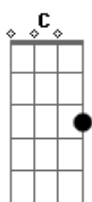

© ukulele-chords.com