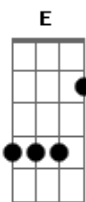

© ukulele-chords.com