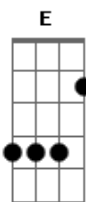

The Dead South - 20 Mile Jump

tom:

Intro: A D A E
 A Gbm
 A E A

[Primeira Parte]

Baby I was out for milk the other day
 Just where you sent me to
 They were out of milk so I grabbed a bottle of bourbon
 Now I'm coming home drunk to you

[Refrão]

But you ain't got no loving like that
 You ain't got no loving for me
 You ain't got no loving like that
 When I'm out drunk flat on my back

(A D A E)

Acordes

© ukulele-chords.com

© ukulele-chords.com

© ukulele-chords.com

© ukulele-chords.com

(A Gbm)
 (A E A)

[Segunda Parte]

Will times ever change with all I do
 Cause I've been boozing so long
 But I just want your sweet old loving
 One more bottle then I'll stop