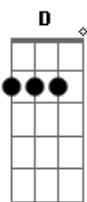

The Dead South - 20 Mile Jump

tom:

Intro: A D A E
 A Gbm
 A E A

[Primeira Parte]

Baby I was out for milk the other day
 Just where you sent me to
 They were out of milk so I grabbed a bottle of bourbon
 Now I'm coming home drunk to you

[Refrão]

But you ain't got no loving like that
 You ain't got no loving for me
 You ain't got no loving like that
 When I'm out drunk flat on my back

(A D A E)

Acordes

© ukulele-chords.com

© ukulele-chords.com