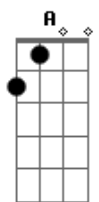

The Dead South - 20 Mile Jump

tom:

Intro: A D A E
 A Gbm
 A E A

[Primeira Parte]

Baby I was out for milk the other day
 Just where you sent me to
 They were out of milk so I grabbed a bottle of bourbon
 Now I'm coming home drunk to you

[Refrão]

But you ain't got no loving like that
 You ain't got no loving for me
 You ain't got no loving like that
 When I'm out drunk flat on my back

(A D A E)

Acordes

© ukulele-chords.com

© ukulele-chords.com