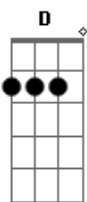

© ukulele-chords.com