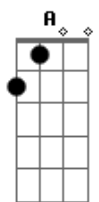

The Dead South - 20 Mile Jump

tom:

Intro: A D A E
A Gbm
A E A

[Primeira Parte]

Baby I was out for milk the other day
Just where you sent me to
They were out of milk so I grabbed a bottle of bourbon
Now I'm coming home drunk to you

[Refrão]

But you ain't got no loving like that
You ain't got no loving for me
You ain't got no loving like that
When I'm out drunk flat on my back

(A D A E)

Acordes

© ukulele-chords.com