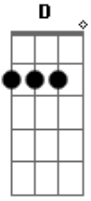

The Cure - The Perfect Girl

Tom: **G**
Intro: **D C G C** (dum dum dum)

D **C** **G**
You're such a strange girl
C **D** **C** **G C**
I think you come from another world
You're such a strange girl
I really don't understand a word
You're such a strange girl
I'd like to shake you around and around
You're such a strange girl
I'd like to turn you all upside down

You're such a such a such a strange girl
The way you look like you do
You're such a strange girl
I want to be with you

Em **D** **G**
I think I'm falling
Em **D** **G**
I think I'm falling in
Em **D** **G** **Em D G**
I think I'm falling in love with you
D C G C
With you

Acordes

© ukulele-chords.com

© ukulele-chords.com

© ukulele-chords.com

© ukulele-chords.com