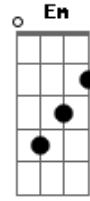

© ukulele-chords.com