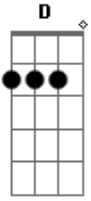

The Cure - The Perfect Girl

Tom: G
Intro: D C G C (dum dum dum)

D C G
You're such a strange girl
C D C G C
I think you come from another world
You're such a strange girl
I really don't understand a word
You're such a strange girl
I'd like to shake you around and around
You're such a strange girl
I'd like to turn you all upside down

You're such a such a such a strange girl
The way you look like you do
You're such a strange girl
I want to be with you

Em D G
I think I'm falling
Em D G
I think I'm falling in
Em D G Em D G
I think I'm falling in love with you
D C G C
With you

Acordes

© ukulele-chords.com

© ukulele-chords.com

© ukulele-chords.com

© ukulele-chords.com