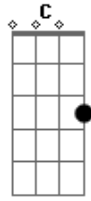

© ukulele-chords.com