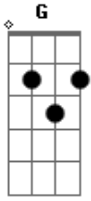

The Cure - The Perfect Girl

Tom: **G**
Intro: **D C G C** (dum dum dum)

D **C** **G**
You're such a strange girl
C **D** **C** **G C**
I think you come from another world
You're such a strange girl
I really don't understand a word
You're such a strange girl
I'd like to shake you around and around
You're such a strange girl
I'd like to turn you all upside down

You're such a such a such a strange girl
The way you look like you do
You're such a strange girl
I want to be with you

Em **D** **G**
I think I'm falling
Em **D** **G**
I think I'm falling in
Em **D** **G** **Em D G**
I think I'm falling in love with you
D C G C
With you

Acordes

© ukulele-chords.com