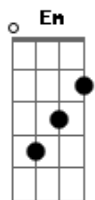

The Cure - The Holy Hour

From: Winston Campbell

veronica, , figured out the Em and Am bass progression.
I figured out that it was Am to Em and the F bass portion.

Here is the basic bass part for the chords:

Am	Em	F
G -----3-3-2-2-----|-----|	D -----3-3-2-2-----|-----3-3-2-2-----	A -----0-----|-----|
---|	-3-3-2-2-|	---|
A -----0-----|-----|	E -3-3-----3-3-0-----| -3-3-1-----3-3-1-----	---|
---|	---	---

(Basically the verse is just Am to Em and the chorus is F)

I kneel and wait in silence
As one by one the people slip away
Into the night

The quite and empty bodies
Kiss the ground before they pray
Kiss the ground
And slip away

I sit and listen dreamlessly
A promise of salvations makes me stay
Then look at your face
And feel my heart pushed in
As all around the children play
The games they tired of yesterday
They play
They play

I stand and hear my voice
Cry out
A wordless scream at ancient power
It breaks against stone
I softly leave you crying
I cannot hold what you devour
Sacrifice all penance
In the holy hour

Acordes

© ukulele-chords.com