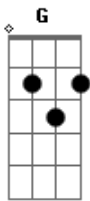

The Cure - The End Of The World

Tom: C

C A F G
Go if you want to / I never try to stop you
C A F G
know there's a reason / For all of this you're feeling
C A F G D
low It's not my call / You couldn't ever love me more
F D
You couldn't love me more
F
You couldn't love...

C A F G
Me...I don't show much / It's not that hard to hide you
C A F G
see in a moment / I cant remember how to
C A F G D
be all you wanted / I couldn't ever love you more
F D
I couldn't love you more
F
I couldn't love...

G A
You want me to cry and play my part
G A
I want you to sigh and fall apart
G A A A
We want this like everyone else

C A F G
Stay if you want to / I always wait to hear you
C A F G
say there's a last kiss / For all the times you run this
C A F G D
way it's not my fault / You couldn't ever love me more
F D
You couldn't love me more
F C D E F C

You couldn't looooooove...love me more

C D E F
C D E F D
Ooh ooh I couldn't ever love you more
F D
I couldn't love you more
F
I couldn't love...

G A
You want me to lie not break your heart
G A
I want you to fly not stop and start
G A A A
We want us like everything else

Bb F E F
Ooo-eee-ooo.. Maybe we didn't understand
E F
Not just a boy and a girl
E F F
It's just the end of the end of the world...

C A F G
Me... I don't say much / It's far too hard to make you
C A F G
see in a moment / I still forget just how to
C A F G D
be all you wanted / I couldn't ever love you more
F D
I couldn't love you more
F D
I couldn't love you more
F D
I couldn't love you more
F D
I couldn't love you more

Acordes

© ukulele-chords.com

© ukulele-chords.com

© ukulele-chords.com

© ukulele-chords.com

© ukulele-chords.com

© ukulele-chords.com

© ukulele-chords.com