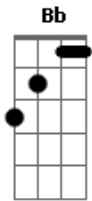

© ukulele-chords.com