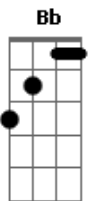

© ukulele-chords.com