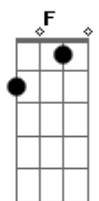

The Cure - Screw

Tom: **F**

The guitar riff is quite simple and it oscillates between strings (if there is such a thing). The basic riff is:

There is also a part in the song where the riff changes, it goes onto a different string like this:

There is also another part of the song where the riff goes on the **D** string, which I will not get into at this time as you may see the point of this. And that is basically it.

Screw

When you screw up your eyes
When you screw up your face
When you throw out your arms
And keep changing your shape
Taste the taste in your mouth
Taste the taste on your tongue
On the film on your eyes of what I've become

What do I do when you screw up your eyes?
What do I do when you screw up your face?
What do I do
When you throw out your arms
Fall on the floor
And keep changing your shape?
Jump right into your mouth?
Jump around on your tongue?

And the film on your eyes of the way I've become
Makes me sick at the way that I try
Anything in the world
To impress that I'm doing this
Only for you

Acordes

© ukulele-chords.com