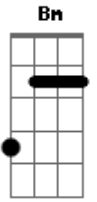

© ukulele-chords.com