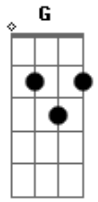

© ukulele-chords.com