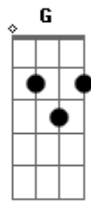

The Cure - Love Song

Tom: C

Am G F Em
Whenever I'm alone with you
Am G F Em
You make me feel like I am home again
Am G F Em
Whenever I'm alone with you
Am G F Em
You make me feel like I am whole again

Interlúdio 2x: Am G F Em

Am G F Em
Whenever I'm alone with you
You make me feel like I am young again
Whenever I'm alone with you
You make me feel like I am fun again

F G Am C
However far away I will always love you
F G Am C
However long I stay I will always love you
F G Am C
Whatever words I say I will always love you
F G (Am G F Em) 4x

F G Am
I will always love you

Linha do Baixo nos versos:

Refrão:

Transição do refrão para o verso:

Acordes

© ukulele-chords.com

© ukulele-chords.com

© ukulele-chords.com