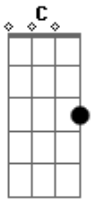

The Cure - Love Song

Tom: C

Am G F Em
Whenever I'm alone with you
Am G F Em
You make me feel like I am home again
Am G F Em
Whenever I'm alone with you
Am G F Em
You make me feel like I am whole again

Interlúdio 2x: Am G F Em

Am G F Em
Whenever I'm alone with you
You make me feel like I am young again
Whenever I'm alone with you
You make me feel like I am fun again

F G Am C
However far away I will always love you
F G Am C
However long I stay I will always love you
F G Am C
Whatever words I say I will always love you
F G (Am G F Em)4x

I will always love you

Whenever I'm alone with you
You make me feel like I am free again
Whenever I'm alone with you
You make me feel like I am clean again

However far away
I will always love you
However long I stay
I will always love you
Whatever words I say
I will always love you

F G Am
I will always love you

Linha do Baixo nos versos:

Refrão:

Transição do refrão para o verso:

Acordes

© ukulele-chords.com