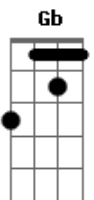

© ukulele-chords.com