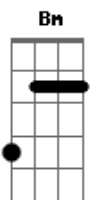

© ukulele-chords.com