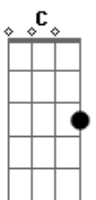

© ukulele-chords.com