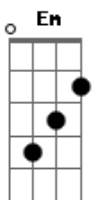

© ukulele-chords.com