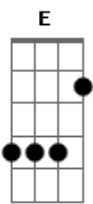

The Cure - Just Like Heaven

Tom: A
Intro: A E Bm D A E Bm D

(A E Bm D)

A
"Show me, show me, show me
E
How you do that trick
Bm D
The one that makes me scream" she said
A E
"The one that makes me laugh" she said
Bm D
And threw her arms around my neck
A E Bm
"Show me how you do it and I promise you
D A E
I promise that I'll run away
Bm D
I'll run away with you"
Intro: solo de introdução repete junto com a base

(A E Bm D)
A E
Daylight licked me into shape
Bm D
I must have been asleep for days
A E
And moving lips to breathe her name
Bm D
I opened up my eyes
A E
And found myself alone

Alone
Bm D
Alone above a raging sea

(Intro)

A E
That stole the only girl I loved
Bm D
And drowned her deep inside of me

Gbm G
You: Soft and only
Gbm G
You: Lost and lonely
Gbm G D
You: Just like heaven

Acordes

© ukulele-chords.com

© ukulele-chords.com