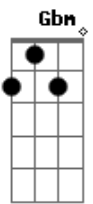

© ukulele-chords.com