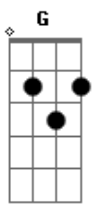

© ukulele-chords.com