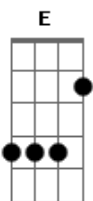

The Cure - Just Like Heaven

Tom: A
Intro: A E Bm D A E Bm D

(A E Bm D)

A
"Show me, show me, show me
E
How you do that trick
Bm D
The one that makes me scream" she said
A E
"The one that makes me laugh" she said
Bm D
And threw her arms around my neck
A E Bm
"Show me how you do it and I promise you
D A E
I promise that I'll run away
Bm D
I'll run away with you"
Intro: solo de introdução repete junto com a base

(A E Bm D)

A E
Spinning on that dizzy edge
Bm D
I kissed her face and kissed her head
A E Bm
And dreamed of all the different ways I had
D
To make her glow
A E Bm
"Why are you so far away?" she said
D A
"Why won't you ever know that I'm
E
In love with you?
Bm D
That I'm in love with you?"
Gbm G
You: Soft and only

(A E Bm D)
A E
Daylight licked me into shape
Bm D
I must have been asleep for days
A E
And moving lips to breathe her name
Bm D
I opened up my eyes
A E
And found myself alone

Alone
Bm D
Alone above a raging sea

(Intro)

A E
That stole the only girl I loved
Bm D
And drowned her deep inside of me

Gbm G
You: Soft and only
Gbm G
You: Lost and lonely
Gbm G D
You: Just like heaven

Acordes

© ukulele-chords.com

© ukulele-chords.com