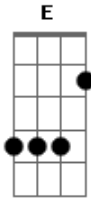

The Cure - Doubt

The Basic Rhythm

G -----|
 D -----|
 A -----3-3-3-2-2-----|
 E -0-0-3-3-2-1-1-1-----|

First Chorus - "Screaming Throw Myself..."

G -----|
 D -----|
 A -----3-3-3-5-5-5-5-5-----|
 E -5-5-5--3-3-3-3-----|

Second Chorus - "Kiss You Once..."

G -----|

-----|
D -----
 A -----9-9-----|
 -----9-9-|
 E -1-1-1-1-1-1-1-1-1-1-1-1-1-1-1-5-5-5-3-3-3-3----
 -5-5-5-3-3-3-3-----|

"Life...ooohhh..."

G -----|
 D -----|
 A ---2-----2-----4-----4-|
 E -3---3-3---3-5---5-5--5-|

Repeat Rhythm And End On Open E

Acordes

© ukulele-chords.com

© ukulele-chords.com

© ukulele-chords.com

© ukulele-chords.com