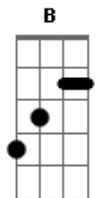

The Cure - Close to me

tom:

Intro: B Abm Gb
B Abm Gb
B Abm Gb

[Primeira Parte]

B
I've waited hours for this
Abm
I've made myself so sick
Gb
I wish I'd stayed
Asleep today
B
I never thought this day would end
Abm
I never thought tonight could ever be
Gb
This close to me

[Segunda Parte]

B
Just try to see in the dark
Just try to make it work
Abm Gb
To feel the fear before you're here
B
I make the shapes come much too close
I pull my eyes out
Abm Gb
Hold my breath and wait until I shake

[Ponte]

Acordes

© ukulele-chords.com