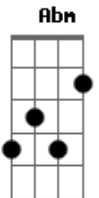

The Cure - Close to me

tom:

Intro: B Abm Gb
 B Abm Gb
 B Abm Gb

[Primeira Parte]

B
 I've waited hours for this
 Abm
 I've made myself so sick
 Gb
 I wish I'd stayed
 Asleep today
 B
 I never thought this day would end
 Abm
 I never thought tonight could ever be
 Gb
 This close to me

[Segunda Parte]

B
 Just try to see in the dark
 Just try to make it work
 Abm Gb
 To feel the fear before you're here
 B
 I make the shapes come much too close
 I pull my eyes out
 Abm Gb
 Hold my breath and wait until I shake

[Ponte]

Acordes

© ukulele-chords.com

© ukulele-chords.com

© ukulele-chords.com

© ukulele-chords.com

E
 But if I had your faith
 B
 Then I could make it safe and clean
 E
 If only I was sure
 B
 That my head on the door was a dream
 (B Abm Gb)
 (B Abm Gb)

[Terceira Parte]

B
 I've waited hours for this
 I've made myself so sick
 Abm Gb
 I wish I'd stayed asleep today
 B
 I never thought this day would end
 Abm
 I never thought tonight could ever be
 Gb
 This close to me