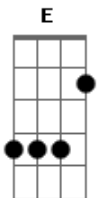

The Cure - Close to me

tom:

Intro: B Abm Gb
 B Abm Gb
 B Abm Gb

[Primeira Parte]

B
 I've waited hours for this
 Abm
 I've made myself so sick
 Gb
 I wish I'd stayed
 Asleep today
 B
 I never thought this day would end
 Abm
 I never thought tonight could ever be
 Gb
 This close to me

[Segunda Parte]

B
 Just try to see in the dark
 Just try to make it work
 Abm Gb
 To feel the fear before you're here
 B
 I make the shapes come much too close
 I pull my eyes out
 Abm Gb
 Hold my breath and wait until I shake

[Ponte]

Acordes

© ukulele-chords.com

© ukulele-chords.com

© ukulele-chords.com

© ukulele-chords.com

E
 But if I had your faith
 B
 Then I could make it safe and clean
 E
 If only I was sure
 B
 That my head on the door was a dream
 (B Abm Gb)
 (B Abm Gb)

[Terceira Parte]

B
 I've waited hours for this
 I've made myself so sick
 Abm Gb
 I wish I'd stayed asleep today
 B
 I never thought this day would end
 Abm
 I never thought tonight could ever be
 Gb
 This close to me