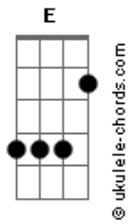

The Cure - Close To Me Acoustic

Tom: E

"Close to Me"

Ok, I wasn't able to find "useful" chords for this song so I came up with my own. I'm about 90% sure that this is the right key. You can experiment with this but this songs right on the money. It's two guitars so find yourself a partner and get crackin'! Please leave good rating. Thanks.

Standard Tuning

Acordes

/= slide

(Note: this is the rhythm of the bass)

Here's the little rift

(Note: Press finger down on the actual metal fret, this will give it that harmonic sound.)

I suspect you already know how to clap. Well, that should work for just acoustic. I hope found it helpful.