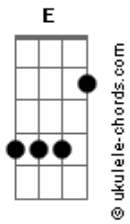

The Cure - Close To Me Acoustic

Tom: E

"Close to Me"

Ok, I wasn't able to find "useful" chords for this song so I came up with my own. I'm about 90% sure that this is the right key. You can experiment with this but this songs right on the money. It's two guitars so find yourself a partner and get crackin'! Please leave good rating. Thanks.

Standard Tuning

Acordes

/= slide

(Note: this is the rhythm of the bass)

Here's the little rift

(Note: Press finger down on the actual metal fret, this will give it that harmonic sound.)

I suspect you already know how to clap. Well, that should work for just acoustic. I hope found it helpful.