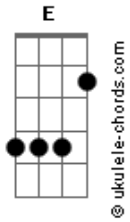

The Cure - Close To Me Acoustic

Tom: E

"Close to Me"

Ok, I wasn't able to find "useful" chords for this song so I came up with my own. I'm about 90% sure that this is the right key. You can experiment with this but this songs right on the money. It's two guitars so find yourself a partner and get crackin'! Please leave good rating. Thanks.

Standard Tuning

Acordes

/= slide

(Note: this is the rhythm of the bass)

Here's the little rift

(Note: Press finger down on the actual metal fret, this will give it that harmonic sound.)

I suspect you already know how to clap. Well, that should work for just acoustic. I hope found it helpful.