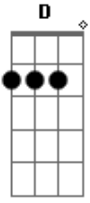

© ukulele-chords.com