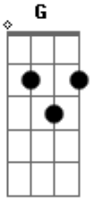

The Cure - Always With Me

Tom: G
Intro: AND START

REPEAT:

Acordes

© ukulele-chords.com