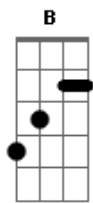

ukulele-chords.com