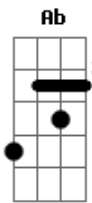

ukulele-chords.com