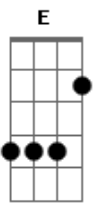

The Cure - Accuracy

Tom: E
Intro: 3x: Db Gb
(E Gb Ab)
Verso:
Db Gb
Cherish the moment
Db Gb (Db Gb)
Feel inside

(E Gb Ab)

Refrão:
Db B
We sit in the same room
Ab Db
Side by side
Gb A B
I give you the wrong lines
Db
Feed you

Verso:
Gb (Db Gb) Db
accuracy
Gb (E Gb Ab)
Accuracy

Refrão:
Db B
Look into my eyes
Ab Db

We both smile
Gb
I could kill you
A B
Without trying
Db
That's

Verso:
Gb Db
accuracy
Gb Db
Accuracy
Gb (E Gb Ab)
Accuracy

(Refrão)

(Gb E Ebm Db B A) (2x)

(Verso)

Gb Ab Db
An observant prefers accuracy
Gb Db
accuracy
Gb Db
Accuracy

Practice all day for accuracy
Gb (E Gb Ab)
Db Gb (Db Gb) (2x) (E Gb Ab Db)
Mirror mirror...

Acordes