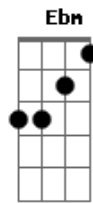

ukulele-chords.com