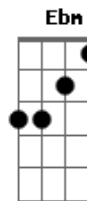

© ukulele-chords.com