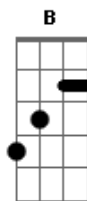

© ukulele-chords.com