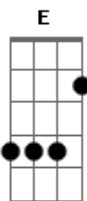

The Cure - Accuracy

Tom: E
Intro: 3x: Db Gb
(E Gb Ab)
Verso:
Db Gb
Cherish the moment
Db Gb (Db Gb)
Feel inside

(E Gb Ab)

Refrão:
Db B
We sit in the same room
Ab Db
Side by side
Gb A B
I give you the wrong lines
Db
Feed you

Verso:
Gb (Db Gb) Db
accuracy
Gb (E Gb Ab)
Accuracy

Refrão:
Db B
Look into my eyes
Ab Db

We both smile
Gb
I could kill you
A B
Without trying
Db
That's

Verso:
Gb Db
accuracy
Gb Db
Accuracy
Gb (E Gb Ab)
Accuracy

(Refrão)

(Gb E Ebm Db B A) (2x)

(Verso)

Gb Ab Db
An observant prefers accuracy
Gb Db
accuracy
Gb Db
Accuracy

Gb (E Gb Ab)
Practice all day for accuracy
Db Gb (Db Gb) (2x) (E Gb Ab Db)
Mirror mirror...

Acordes