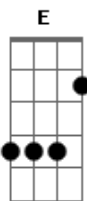

The Cure - Accuracy

Tom: E
Intro: 3x: Db Gb
(E Gb Ab)
Verso:
Db Gb
Cherish the moment
Db Gb (Db Gb)
Feel inside

(E Gb Ab)

Refrão:
Db B
We sit in the same room
Ab Db
Side by side
Gb A B
I give you the wrong lines
Db
Feed you

Verso:
Gb (Db Gb) Db
accuracy
Gb (E Gb Ab)
Accuracy

Refrão:
Db B
Look into my eyes
Ab Db

We both smile
Gb
I could kill you
A B
Without trying
Db
That's

Verso:
Gb Db
accuracy
Gb Db
Accuracy
Gb (E Gb Ab)
Accuracy

(Refrão)

(Gb E Ebm Db B A) (2x)

(Verso)

Gb Ab Db
An observant prefers accuracy
Gb Db
accuracy
Gb Db
Accuracy

Practice all day for accuracy
Db Gb (Db Gb) (2x) (E Gb Ab Db)
Mirror mirror...

Acordes