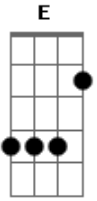

© ukulele-chords.com