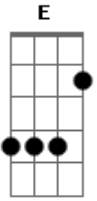

The Cure - A walk

Tom: **D**
Intro:

A **G** **E**
I called you after midnight
Then ran until I burst
I passed the howling woman
And stood outside your door

We walked around the lake
And woke up in the rain
And everyone turned over
Troubled in their dreams again

ACORDES: fazer essa sequência parecido com música de discoteca.

Acordes

© ukulele-chords.com

© ukulele-chords.com

© ukulele-chords.com

© ukulele-chords.com