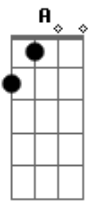

© ukulele-chords.com