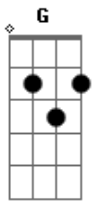

© ukulele-chords.com