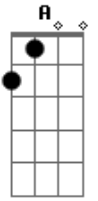

© ukulele-chords.com