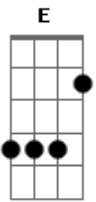

© ukulele-chords.com