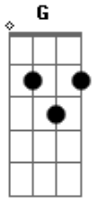

The Cure - A walk

Tom: **D**
Intro:

A **G** **E**
I called you after midnight
Then ran until I burst
I passed the howling woman
And stood outside your door

We walked around the lake
And woke up in the rain
And everyone turned over
Troubled in their dreams again

ACORDES: fazer essa sequência parecido com música de discoteca.

Acordes

© ukulele-chords.com

© ukulele-chords.com

© ukulele-chords.com

© ukulele-chords.com