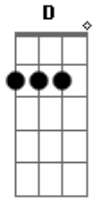

The Cure - A walk

Tom: **D**
Intro:

A **G** **E**
I called you after midnight
Then ran until I burst
I passed the howling woman
And stood outside your door

We walked around the lake
And woke up in the rain
And everyone turned over
Troubled in their dreams again

Visiting time is over
And so we walk away
And both play dead then cry out loud
Why we always cry this way?

I kissed you in the water
And made your dry lips sing
I saw you look like a Japanese baby
In an instant I remembered everything

I called you after midnight
Then ran until my heart burst
I passed the howling woman
And stood outside your door

I kissed you in the water
And made your dry lips sing
I saw you look
Like a Japanese baby
In an instant I remembered everything

ACORDES: fazer essa sequência parecido com música de discoteca.

Acordes

© ukulele-chords.com