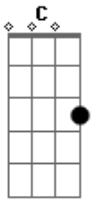

The Cure - A Forest

Tom: C

Mantenham esses acordes na música toda(A C F D)

Intro: -live version
slow

Rapido

Am C
Come closer and see
F D
see into the trees
Am C
find the girl
F D
while you can
Am C
Come closer and see
F D
see into the dark
Am C
just follow your eyes
F D
just follow your eyes

(B C A C)
(B C A F)
(Am C F Dadd9)

Am C F D (repetentes)
I hear her voice
calling my name

the sound is deep
in the dark

I hear her voice
and start to run
into the trees
into the trees

(B C A C)
(B C A F)

Into the trees

(Am C F Dadd9)

Am C F D (repetentes)
Suddenly I stop
but i know it's too late
I'm lost in a forest
all alone

Am C F D (repetentes)
The girl was never there
it's always the same
I'm running towards nothing
again and again and again. . .

B C A C
and again. . .
B C A F
and again. . .

(Am C F Dadd9)(repete até a música acabar)

Acordes

© ukulele-chords.com