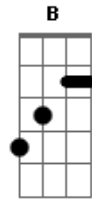

© ukulele-chords.com