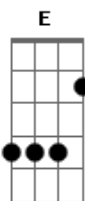

ukulele-chords.com