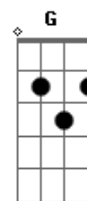

ukulele-chords.com