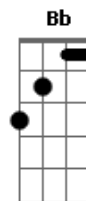

ukulele-chords.com