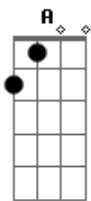

© ukulele-chords.com