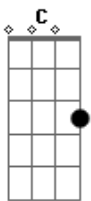

Por Adrian Fernandes (REXOR)

Intro: Am

Am G
A fugitive has been away so long
Am A
A thousand years and now he thinks of home
Am G
The long men are waiting in the wings
Am A
To put him in chains upon his return
Am G
Emptiness his bitterness is gone
F Am
Journey the road to the eternal reward

C G
It's a long way to go
F Am
A black angel at your side
C G
It's a long way to go
F Am
A black angel at your side

Am G A
The sirens call a sailor to die
Am Am
Enchanted by the sound his desires have been found
Am G A
In his mind his life is rushing by
Am
All this while the storm it rages on
Am G
He's turning old, he shall never return
F Am
Sail on to the eternal reward

C G
It's a long way to go
F Am
A black angel at your side
C G F Am
It's a long way to go with that angel at your side
C G F Am
It's a long way to go with the reaper at your side

C G
It's a long way to go
F Am
A black angel at your side
Am G
The fugitive has been away so long
Am A
A thousand years and now he thinks of home
Am G
The long men are waiting in the wings
Am A
To put him in chains upon his return
Am G
Emptiness his bitterness is gone
F Am
Journey the road to the eternal reward

Solo 3x: Dm Am C G
Dm Am C Am

G
Oh, no, never
F
Oh, no, never
Am
Oh, no, no
C G
It's a long way to go
F Am
A black angel at your side
C G F Am
It's a long way to go with that angel at your side
C G F Am
It's a long way to go with the reaper at your side
C G
It's a long way to go
Am G F
A black angel at your side at your side
Am
It's a long
Am G
It's a long, long, long goodbye
F Am
It's a long, long, long goodbye

Acordes

© ukulele-chords.com