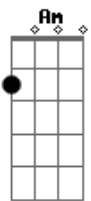

The Cult - Black Angel

Tom: C

Por Adrian Fernandes (REXOR)

Intro: Am

Am G
A fugitive has been away so long
Am A
A thousand years and now he thinks of home
Am G
The long men are waiting in the wings
Am A
To put him in chains upon his return
Am G
Emptiness his bitterness is gone
F Am
Journey the road to the eternal reward

C G
It's a long way to go
F Am
A black angel at your side
C G
It's a long way to go
F Am
A black angel at your side

Am G A
The sirens call a sailor to die
Am Am
Enchanted by the sound his desires have been found
Am G A
In his mind his life is rushing by
Am
All this while the storm it rages on
Am G
He's turning old, he shall never return
F Am
Sail on to the eternal reward

C G
It's a long way to go
F Am
A black angel at your side
C G F Am
It's a long way to go with that angel at your side
C G F Am
It's a long way to go with the reaper at your side

C G
It's a long way to go
F Am
A black angel at your side
Am G
The fugitive has been away so long
Am A
A thousand years and now he thinks of home
Am G
The long men are waiting in the wings
Am A
To put him in chains upon his return
Am G
Emptiness his bitterness is gone
F Am
Journey the road to the eternal reward

Solo 3x: Dm Am C G
Dm Am C Am

G
Oh, no, never
F
Oh, no, never
Am
Oh, no, no
C G
It's a long way to go
F Am
A black angel at your side
C G F Am
It's a long way to go with that angel at your side
C G F Am
It's a long way to go with the reaper at your side
C G
It's a long way to go
Am G F
A black angel at your side at your side
Am
It's a long
Am G
It's a long, long, long goodbye
F Am
It's a long, long, long goodbye

Acordes

© ukulele-chords.com

© ukulele-chords.com

© ukulele-chords.com

© ukulele-chords.com

© ukulele-chords.com

© ukulele-chords.com