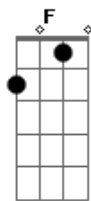

© ukulele-chords.com