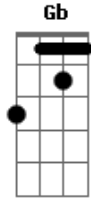

© ukulele-chords.com