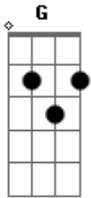

The Crazy Shift - KOMA

Tom: G
Intro: E D E D
B E D E
E B Gb A Gb

[Primeira Parte]

B Gb
Merely a skepticist, with no complete answer at moment
A Gb
Running away from where should never have stayed close
B Gb
Eminent dangers make us all the time loses reason
A Gb
We put ourselves as fragile waiting for a hero

[Refrão]

B Gb
We are coming
B (E D)
All this noise announces us
B G
Wait was long

B (Gb E D)
Some of you gave up and some are sick

[Segunda Parte]

B Gb
The foot wounds are signs of lost hours
A Gb
All seek to find themselves amid the weight of existence
B Gb
From afar I still watch my friends talking about everything
A Gb
Nobody knows about me and I'm alone, almost always at peace

[Ponte]

D A Gb
Every day there has been a martyrdom
D A B
And heavy drugs were needed
D A Gb
Scandals and lies at your door
D A B
Now happens the last trip no return

Acordes

© ukulele-chords.com