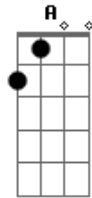

© ukulele-chords.com