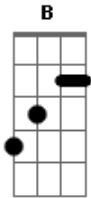

© ukulele-chords.com