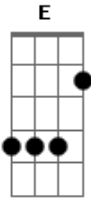

© ukulele-chords.com