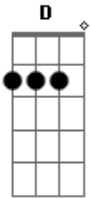

© ukulele-chords.com