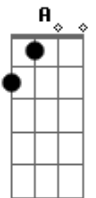

© ukulele-chords.com