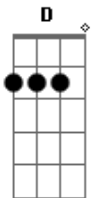

The Cranberries - Them

Tom: D

Dedilhado base:

Quando vai pra A eu mudo o dedilhado, e antes disso eu mudo o D final acima, mas tem que ouvir a música melhor...

Something...

Oh that attitude, they all got that attitude...

Intro: Bm D G2 D

Bm D
Don't listen to what they say,
G2 D
Make up your mind, walk away,
Bm D
Oh don't even give them the time of day,
G2 D
They put you wrong, turn away.

Bm D
So why'd they all just walk away,
G2
There was something wrong,
D
But you don't want to say.

Bm D
Oh why did they listen to someone else,
G2
I did something wrong,
D A
Something...

Oh that attitude,
Bm D
They all got that attitude.

D
Something they say,
G2 D
Make up your mind, walk away,
Bm D
Oh oh never happen again,
G2 D
They've all gone wrong, gone insane.

Bm D
That's why they all just walked away,
G2
There was nothing wrong,
D
Didn't want to say.
Bm D
Oh that's why they listened to somebody else,
G2
I did nothing wrong,
D
Nothing I could say.
Bm D
That's why, that's why,
G2 D
That's why, that's why,

Acordes

© ukulele-chords.com