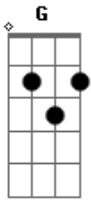

The Cranberries - Still Do

Tom: **G**

Segue os mesmos acordes em toda a música: **Am C D Em**

Intro: - **Am C D Em**

I'm not ready for this
Though I thought I would be
I can't see the future
Though I thought I could see

(Refrão)

I don't want to leave you
Even though I have to

I don't want to love you
I still do

Need some time to find myself
I wanna live within
Can I go my own way
Can I pray my own way
I don't want to leave you
I need you
Am I ready for this
Did I think I would be
Can I see the future
No, I can't see

Acordes

© ukulele-chords.com