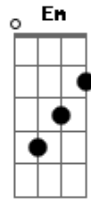

© ukulele-chords.com