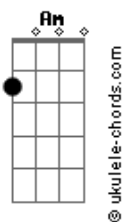

The Cranberries - I Will Always Intro

tom:

Intro: C C7M Cadd9 C
          Am A2 A Am
          A2 A Am

C C7M Cadd9 C Am
And now, it's all the same to me
A2 A Am C C7M
So be whatever you want to be
Cadd9 C A A2 A Am
And go wherever you need to go

C C7M Cadd9 C Am
And when it all seems like a mistake
A2 A Am C C7M
Take whatever you need to take
Cadd9 C Am A2 A Am
And leave the rest for my own sake

(F G F G Ab)

C C7M Cadd9 C
I will always
Am A2 A Am
Go beside you
C C7M Cadd9 C
You will always
Am A2 A Am

Acordes

Understand

(F G F G Ab)

C C7M Cadd9 C Am
And now, it's all the same to me
A2 A Am C C7M
So be whatever you want to be
Cadd9 C Am A2 A Am
And go wherever you need to go

C C7M Cadd9 C Am
And when there's nothing left behind
A2 A Am C C7M
Taken whatever you needed to
Cadd9 C Am A2 A Am
And leave it all into my mind

(F G F G Ab)

C C7M Cadd9 C
I will always
Am A2 A Am
Go beside you
C C7M Cadd9 C
You will always
Am A2 A Am
Understand