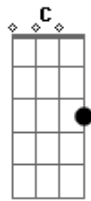

© ukulele-chords.com