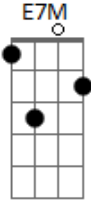

© ukulele-chords.com