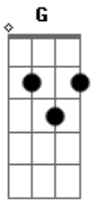

The Cranberries - I Will Always Intro

Tom: C

Added By Mikhailo

Intro: -----

Play the above chords until the song reaches the part before Dolores

sing's "I will always go beside you"

Here the chords go:

Fmaj9 G Fmaj9 G E7Msharp

Then back to intro chords.

Song ends on A.

Acordes

© ukulele-chords.com