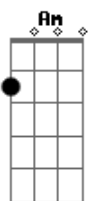

© ukulele-chords.com