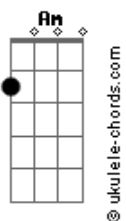

The Cranberries - I Will Always

tom:

C

Intro: C C7M Cadd9 C
Am A2 A Am
C C7M Cadd9 C
Am A2 A Am

C C7M Cadd9 C
And now, it's all the same to me
Am A2 A Am
So be whatever you want to be
Cadd9 C
And go wherever you need to go

C C7M Cadd9 C
And when it all seems like a mistake
Am A2 A Am
Take whatever you need to take
Cadd9 C
And leave the rest for my own sake

(F G F G Ab)

C C7M Cadd9 C
I will always
Am A2 A Am
Go beside you
C C7M Cadd9 C

Acordes

You will always
Am A2 A Am
Understand

C C7M Cadd9 C
And now, it's all the same to me
Am A2 A Am
So be whatever you want to be
Cadd9 C
And go wherever you need to go

C C7M Cadd9 C
And when there's nothing left behind
Am A2 A Am
Taken whatever you needed to
Cadd9 C
And leave it all into my mind

(F G F G Ab)

C C7M Cadd9 C
I will always
Am A2 A Am
Go beside you
C C7M Cadd9 C
You will always
Am A2 A Am
Understand