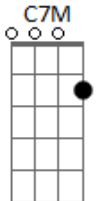

© ukulele-chords.com