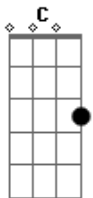

© ukulele-chords.com