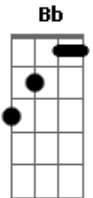

© ukulele-chords.com