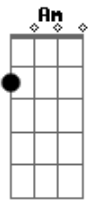

© ukulele-chords.com