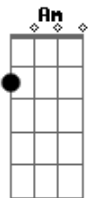

© ukulele-chords.com