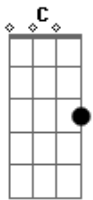

© ukulele-chords.com