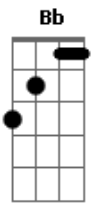

© ukulele-chords.com