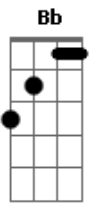

© ukulele-chords.com