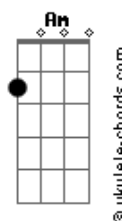

The Cranberries - Animal Instinct

Tom: G

Intro: 2x: Em C C7 D

Em Am C
Suddenly something has happened to me
D Em
As I was having my cup of tea
Am C
Suddenly I was feeling depressed
D Em
I was utterly and totally stressed
Am C D Em
Do you know you made me cry ouou
Am C D
Do you know you made me die
Em Am
And the thing that gets to me
C D
Is you'll never really see
Em Am
And the thing that freaks me out
C D
Is I'll always be in doubt
G D C
It is a lovely thing that we have
D
It is a lovely thing that we
G D C
It is a lovely thing, the animal
D
The animal instinct
Em Am C D
uhuhu uhuhu uhuhuuuu

Solo:

Em Am C
So take my hands and come with me

Acordes

D
We will change reality

Em Am C
So take my hands and we will pray
D
They won't take you away
Em Am C D Em
They will never make me cry, nouou
Am C D
They will never make me die

Em Am
And the thing that gets to me
C D
Is you'll never really see
Em Am
And the thing that freaks me out
C D
Is I'll always be in doubt

Em Am C D
The animal, the animal, the animal instinct in me
Em Am C D
It's the animal, the animal, the animal instinct in me

D
It's the animal, it's the animal, it's the animal instinct
in me
Em Am C

D
It's the animal, it's the animal, it's the animal instinct
in me
Em Am C D

Em Am C D
The animal, the animal, the animal instinct in me
Em Am C

D
It's the animal, it's the animal, it's the animal instinct
in me

Solo: