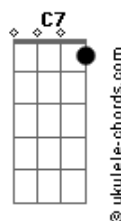

The Cranberries - Animal Instinct

Tom: G

Intro: 2x: Em C C7 D

Em Am C
Suddenly something has happened to me
D Em
As I was having my cup of tea
Am C
Suddenly I was feeling depressed
D Em
I was utterly and totally stressed
Am C D Em
Do you know you made me cry ouou
Am C D
Do you know you made me die
Em Am
And the thing that gets to me
C D
Is you'll never really see
Em Am
And the thing that freaks me out
C D
Is I'll always be in doubt
G D C
It is a lovely thing that we have
D
It is a lovely thing that we
G D C
It is a lovely thing, the animal
D
The animal instinct
Em Am C D
uhuhu uhuhu uhuhuuuu

Solo:

Em Am C
So take my hands and come with me

Acordes

D
We will change reality

Em Am C
So take my hands and we will pray
D
They won't take you away
Em Am C D Em
They will never make me cry, nouou
Am C D
They will never make me die

Em Am
And the thing that gets to me
C D
Is you'll never really see
Em Am
And the thing that freaks me out
C D
Is I'll always be in doubt

Em Am C D
The animal, the animal, the animal instinct in me
Em Am C D
It's the animal, the animal, the animal instinct in me

D
It's the animal, it's the animal, it's the animal instinct
in me
Em Am C

D
It's the animal, it's the animal, it's the animal instinct
in me
Em Am C D

Em Am C D
The animal, the animal, the animal instinct in me
Em Am C

D
It's the animal, it's the animal, it's the animal instinct
in me

Solo: