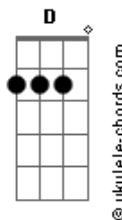

The Cranberries - Animal Instinct

Tom: G

Intro: 2x: Em C C7 D

Em Am C
Suddenly something has happened to me
D Em
As I was having my cup of tea
Am C
Suddenly I was feeling depressed
D Em
I was utterly and totally stressed
Am C D Em
Do you know you made me cry ouou
Am C D
Do you know you made me die
Em Am
And the thing that gets to me
C D
Is you'll never really see
Em Am
And the thing that freaks me out
C D
Is I'll always be in doubt
G D C
It is a lovely thing that we have
D
It is a lovely thing that we
G D C
It is a lovely thing, the animal
D
The animal instinct
Em Am C D
uhuhu uhuhu uhuhuuuu

Solo:

Em Am C
So take my hands and come with me

Acordes

D
We will change reality
Em Am C
So take my hands and we will pray
D
They won't take you away
Em Am C D Em
They will never make me cry, nouou
Am C D
They will never make me die
Em Am
And the thing that gets to me
C D
Is you'll never really see
Em Am
And the thing that freaks me out
C D
Is I'll always be in doubt
Em Am C D
The animal, the animal, the animal instinct in me
Em Am C D
It's the animal, the animal, the animal instinct in me
D
It's the animal, it's the animal, it's the animal instinct
in me
Em Am C
D
It's the animal, it's the animal, it's the animal instinct
in me
Em Am C D
The animal, the animal, the animal instinct in me
Em Am C
D
It's the animal, it's the animal, it's the animal instinct
in me
Solo: