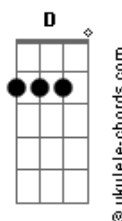

The Cranberries - Animal Instinct

Tom: G

Intro: 2x: Em C C7 D

Em Am C
Suddenly something has happened to me
D Em
As I was having my cup of tea
Am C
Suddenly I was feeling depressed
D Em
I was utterly and totally stressed
Am C D Em
Do you know you made me cry ouou
Am C D
Do you know you made me die
Em Am
And the thing that gets to me
C D
Is you'll never really see
Em Am
And the thing that freaks me out
C D
Is I'll always be in doubt
G D C
It is a lovely thing that we have
D
It is a lovely thing that we
G D C
It is a lovely thing, the animal
D
The animal instinct
Em Am C D
uhuhu uhuhu uhuhuuuu

Solo:

Em Am C
So take my hands and come with me

Acordes

D
We will change reality

Em Am C
So take my hands and we will pray
D
They won't take you away
Em Am C D Em
They will never make me cry, nouou
Am C D
They will never make me die

Em Am
And the thing that gets to me
C D
Is you'll never really see
Em Am
And the thing that freaks me out
C D
Is I'll always be in doubt

Em Am C D
The animal, the animal, the animal instinct in me
Em Am C D
It's the animal, the animal, the animal instinct in me

D
It's the animal, it's the animal, it's the animal instinct
in me
Em Am C

D
It's the animal, it's the animal, it's the animal instinct
in me
Em Am C D

Em Am C D
The animal, the animal, the animal instinct in me
Em Am C

D
It's the animal, it's the animal, it's the animal instinct
in me

Solo: