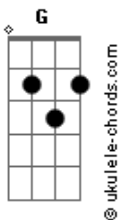

The Cranberries - Animal Instinct

Tom: G

Intro: 2x: Em C C7 D

Em Am C
Suddenly something has happened to me
D Em
As I was having my cup of tea
Am C
Suddenly I was feeling depressed
D Em
I was utterly and totally stressed
Am C D Em
Do you know you made me cry ouou
Am C D
Do you know you made me die
Em Am
And the thing that gets to me
C D
Is you'll never really see
Em Am
And the thing that freaks me out
C D
Is I'll always be in doubt
G D C
It is a lovely thing that we have
D
It is a lovely thing that we
G D C
It is a lovely thing, the animal
D
The animal instinct
Em Am C D
uhuhu uhuhu uhuhuuuu

Solo:

Em Am C
So take my hands and come with me

Acordes

D
We will change reality
Em Am C
So take my hands and we will pray
D
They won't take you away
Em Am C D Em
They will never make me cry, nouou
Am C D
They will never make me die
Em Am
And the thing that gets to me
C D
Is you'll never really see
Em Am
And the thing that freaks me out
C D
Is I'll always be in doubt
Em Am C D
The animal, the animal, the animal instinct in me
Em Am C D
It's the animal, the animal, the animal instinct in me
D
It's the animal, it's the animal, it's the animal instinct
in me
Em Am C
D
It's the animal, it's the animal, it's the animal instinct
in me
Em Am C D
The animal, the animal, the animal instinct in me
Em Am C
D
It's the animal, it's the animal, it's the animal instinct
in me
Solo: