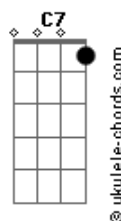

The Cranberries - Animal Instinct

Tom: G

Intro: 2x: Em C C7 D

Em Am C
Suddenly something has happened to me
D Em
As I was having my cup of tea
Am C
Suddenly I was feeling depressed
D Em
I was utterly and totally stressed
Am C D Em
Do you know you made me cry ouou
Am C D
Do you know you made me die
Em Am
And the thing that gets to me
C D
Is you'll never really see
Em Am
And the thing that freaks me out
C D
Is I'll always be in doubt
G D C
It is a lovely thing that we have
D
It is a lovely thing that we
G D C
It is a lovely thing, the animal
D
The animal instinct
Em Am C D
uhuhu uhuhu uhuhuuuu

Solo:

Em Am C
So take my hands and come with me

Acordes

D
We will change reality
Em Am C
So take my hands and we will pray
D
They won't take you away
Em Am C D Em
They will never make me cry, nouou
Am C D
They will never make me die
Em Am
And the thing that gets to me
C D
Is you'll never really see
Em Am
And the thing that freaks me out
C D
Is I'll always be in doubt
Em Am C D
The animal, the animal, the animal instinct in me
Em Am C D
It's the animal, the animal, the animal instinct in me
D
It's the animal, it's the animal, it's the animal instinct
in me
Em Am C
D
It's the animal, it's the animal, it's the animal instinct
in me
Em Am C D
The animal, the animal, the animal instinct in me
Em Am C
D
It's the animal, it's the animal, it's the animal instinct
in me
Solo: