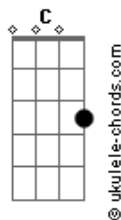

The Cranberries - Animal Instinct

Tom: G

Intro: 2x: Em C C7 D

Em Am C
Suddenly something has happened to me
D Em
As I was having my cup of tea
Am C
Suddenly I was feeling depressed
D Em
I was utterly and totally stressed
Am C D Em
Do you know you made me cry ouou
Am C D
Do you know you made me die
Em Am
And the thing that gets to me
C D
Is you'll never really see
Em Am
And the thing that freaks me out
C D
Is I'll always be in doubt
G D C
It is a lovely thing that we have
D
It is a lovely thing that we
G D C
It is a lovely thing, the animal
D
The animal instinct
Em Am C D
uhuhu uhuhu uhuhuuuu

Solo:

Em Am C
So take my hands and come with me

Acordes

D
We will change reality
Em Am C
So take my hands and we will pray
D
They won't take you away
Em Am C D Em
They will never make me cry, nouou
Am C D
They will never make me die
Em Am
And the thing that gets to me
C D
Is you'll never really see
Em Am
And the thing that freaks me out
C D
Is I'll always be in doubt
Em Am C D
The animal, the animal, the animal instinct in me
Em Am C D
It's the animal, the animal, the animal instinct in me
D
It's the animal, it's the animal, it's the animal instinct
in me
Em Am C
D
It's the animal, it's the animal, it's the animal instinct
in me
Em Am C D
The animal, the animal, the animal instinct in me
Em Am C
D
It's the animal, it's the animal, it's the animal instinct
in me
Solo: