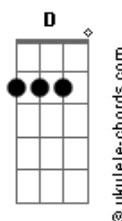

The Cranberries - Animal Instinct

Tom: G

Intro: 2x: Em C C7 D

Em Am C
Suddenly something has happened to me
D Em
As I was having my cup of tea
Am C
Suddenly I was feeling depressed
D Em
I was utterly and totally stressed
Am C D Em
Do you know you made me cry ouou
Am C D
Do you know you made me die
Em Am
And the thing that gets to me
C D
Is you'll never really see
Em Am
And the thing that freaks me out
C D
Is I'll always be in doubt
G D C
It is a lovely thing that we have
D
It is a lovely thing that we
G D C
It is a lovely thing, the animal
D
The animal instinct
Em Am C D
uhuhu uhuhu uhuhuuuu

Solo:

Em Am C
So take my hands and come with me

Acordes

D
We will change reality
Em Am C
So take my hands and we will pray
D
They won't take you away
Em Am C D Em
They will never make me cry, nouou
Am C D
They will never make me die
Em Am
And the thing that gets to me
C D
Is you'll never really see
Em Am
And the thing that freaks me out
C D
Is I'll always be in doubt
Em Am C D
The animal, the animal, the animal instinct in me
Em Am C D
It's the animal, the animal, the animal instinct in me
D
It's the animal, it's the animal, it's the animal instinct
in me
Em Am C
D
It's the animal, it's the animal, it's the animal instinct
in me
Em Am C D
The animal, the animal, the animal instinct in me
Em Am C
D
It's the animal, it's the animal, it's the animal instinct
in me
Solo: