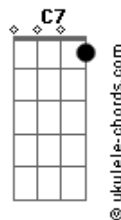

The Cranberries - Animal Instinct

Tom: G

Intro: 2x: Em C C7 D

Em Am C
Suddenly something has happened to me
D Em
As I was having my cup of tea
Am C
Suddenly I was feeling depressed
D Em
I was utterly and totally stressed
Am C D Em
Do you know you made me cry ouou
Am C D
Do you know you made me die
Em Am
And the thing that gets to me
C D
Is you'll never really see
Em Am
And the thing that freaks me out
C D
Is I'll always be in doubt
G D C
It is a lovely thing that we have
D
It is a lovely thing that we
G D C
It is a lovely thing, the animal
D
The animal instinct
Em Am C D
uhuhu uhuhu uhuhuuuu

Solo:

Em Am C
So take my hands and come with me

Acordes

D
We will change reality
Em Am C
So take my hands and we will pray
D
They won't take you away
Em Am C D Em
They will never make me cry, nouou
Am C D
They will never make me die
Em Am
And the thing that gets to me
C D
Is you'll never really see
Em Am
And the thing that freaks me out
C D
Is I'll always be in doubt
Em Am C D
The animal, the animal, the animal instinct in me
Em Am C D
It's the animal, the animal, the animal instinct in me
D
It's the animal, it's the animal, it's the animal instinct
in me
Em Am C
D
It's the animal, it's the animal, it's the animal instinct
in me
Em Am C D
The animal, the animal, the animal instinct in me
Em Am C
D
It's the animal, it's the animal, it's the animal instinct
in me
Solo: