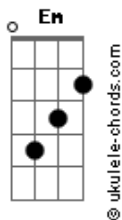

The Cranberries - Animal Instinct

Tom: G

Intro: 2x: Em C C7 D

Em Am C
Suddenly something has happened to me
D Em
As I was having my cup of tea
Am C
Suddenly I was feeling depressed
D Em
I was utterly and totally stressed
Am C D Em
Do you know you made me cry ouou
Am C D
Do you know you made me die
Em Am
And the thing that gets to me
C D
Is you'll never really see
Em Am
And the thing that freaks me out
C D
Is I'll always be in doubt
G D C
It is a lovely thing that we have
D
It is a lovely thing that we
G D C
It is a lovely thing, the animal
D
The animal instinct
Em Am C D
uhuhu uhuhu uhuhuuuu

Solo:

Em Am C
So take my hands and come with me

Acordes

D
We will change reality
Em Am C
So take my hands and we will pray
D
They won't take you away
Em Am C D Em
They will never make me cry, nouou
Am C D
They will never make me die
Em Am
And the thing that gets to me
C D
Is you'll never really see
Em Am
And the thing that freaks me out
C D
Is I'll always be in doubt
Em Am C D
The animal, the animal, the animal instinct in me
Em Am C D
It's the animal, the animal, the animal instinct in me
D
It's the animal, it's the animal, it's the animal instinct
in me
Em Am C
D
It's the animal, it's the animal, it's the animal instinct
in me
Em Am C D
The animal, the animal, the animal instinct in me
Em Am C
D
It's the animal, it's the animal, it's the animal instinct
in me
Solo: