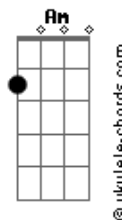

The Cranberries - Animal Instinct

Tom: G

Intro: 2x: Em C C7 D

Em Am C
Suddenly something has happened to me
D Em
As I was having my cup of tea
Am C
Suddenly I was feeling depressed
D Em
I was utterly and totally stressed
Am C D Em
Do you know you made me cry ouou
Am C D
Do you know you made me die
Em Am
And the thing that gets to me
C D
Is you'll never really see
Em Am
And the thing that freaks me out
C D
Is I'll always be in doubt
G D C
It is a lovely thing that we have
D
It is a lovely thing that we
G D C
It is a lovely thing, the animal
D
The animal instinct
Em Am C D
uhuhu uhuhu uhuhuuuu

Solo:

Em Am C
So take my hands and come with me

Acordes

D
We will change reality
Em Am C
So take my hands and we will pray
D
They won't take you away
Em Am C D Em
They will never make me cry, nouou
Am C D
They will never make me die
Em Am
And the thing that gets to me
C D
Is you'll never really see
Em Am
And the thing that freaks me out
C D
Is I'll always be in doubt
Em Am C D
The animal, the animal, the animal instinct in me
Em Am C D
It's the animal, the animal, the animal instinct in me
D
It's the animal, it's the animal, it's the animal instinct
in me
Em Am C
D
It's the animal, it's the animal, it's the animal instinct
in me
Em Am C D
The animal, the animal, the animal instinct in me
Em Am C
D
It's the animal, it's the animal, it's the animal instinct
in me
Solo: