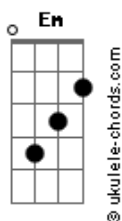

The Cranberries - Animal Instinct

Tom: G

Intro: 2x: Em C C7 D

Em Am C
Suddenly something has happened to me
D Em
As I was having my cup of tea
Am C
Suddenly I was feeling depressed
D Em
I was utterly and totally stressed
Am C D Em
Do you know you made me cry ouou
Am C D
Do you know you made me die
Em Am
And the thing that gets to me
C D
Is you'll never really see
Em Am
And the thing that freaks me out
C D
Is I'll always be in doubt
G D C
It is a lovely thing that we have
D
It is a lovely thing that we
G D C
It is a lovely thing, the animal
D
The animal instinct
Em Am C D
uhuhu uhuhu uhuhuuuu

Solo:

Em Am C
So take my hands and come with me

Acordes

D
We will change reality
Em Am C
So take my hands and we will pray
D
They won't take you away
Em Am C D Em
They will never make me cry, nouou
Am C D
They will never make me die
Em Am
And the thing that gets to me
C D
Is you'll never really see
Em Am
And the thing that freaks me out
C D
Is I'll always be in doubt
Em Am C D
The animal, the animal, the animal instinct in me
Em Am C D
It's the animal, the animal, the animal instinct in me
D
It's the animal, it's the animal, it's the animal instinct
in me
Em Am C
D
It's the animal, it's the animal, it's the animal instinct
in me
Em Am C D
The animal, the animal, the animal instinct in me
Em Am C
D
It's the animal, it's the animal, it's the animal instinct
in me
Solo: