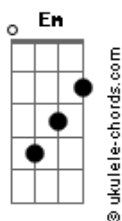

The Cranberries - Animal Instinct

Tom: G

Intro: 2x: Em C C7 D

Em Am C
Suddenly something has happened to me
D Em
As I was having my cup of tea
Am C
Suddenly I was feeling depressed
D Em
I was utterly and totally stressed
Am C D Em
Do you know you made me cry ouou
Am C D
Do you know you made me die
Em Am
And the thing that gets to me
C D
Is you'll never really see
Em Am
And the thing that freaks me out
C D
Is I'll always be in doubt
G D C
It is a lovely thing that we have
D
It is a lovely thing that we
G D C
It is a lovely thing, the animal
D
The animal instinct
Em Am C D
uhuhu uhuhu uhuhuuuu

Solo:

Em Am C
So take my hands and come with me

Acordes

D
We will change reality

Em Am C
So take my hands and we will pray
D
They won't take you away
Em Am C D Em
They will never make me cry, nouou
Am C D
They will never make me die

Em Am
And the thing that gets to me
C D
Is you'll never really see
Em Am
And the thing that freaks me out
C D
Is I'll always be in doubt

Em Am C D
The animal, the animal, the animal instinct in me
Em Am C D
It's the animal, the animal, the animal instinct in me

D
It's the animal, it's the animal, it's the animal instinct
in me
Em Am C

D
It's the animal, it's the animal, it's the animal instinct
in me
Em Am C D

Em Am C D
The animal, the animal, the animal instinct in me
Em Am C

D
It's the animal, it's the animal, it's the animal instinct
in me

Solo: