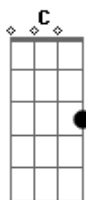

© ukulele-chords.com