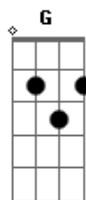

© ukulele-chords.com